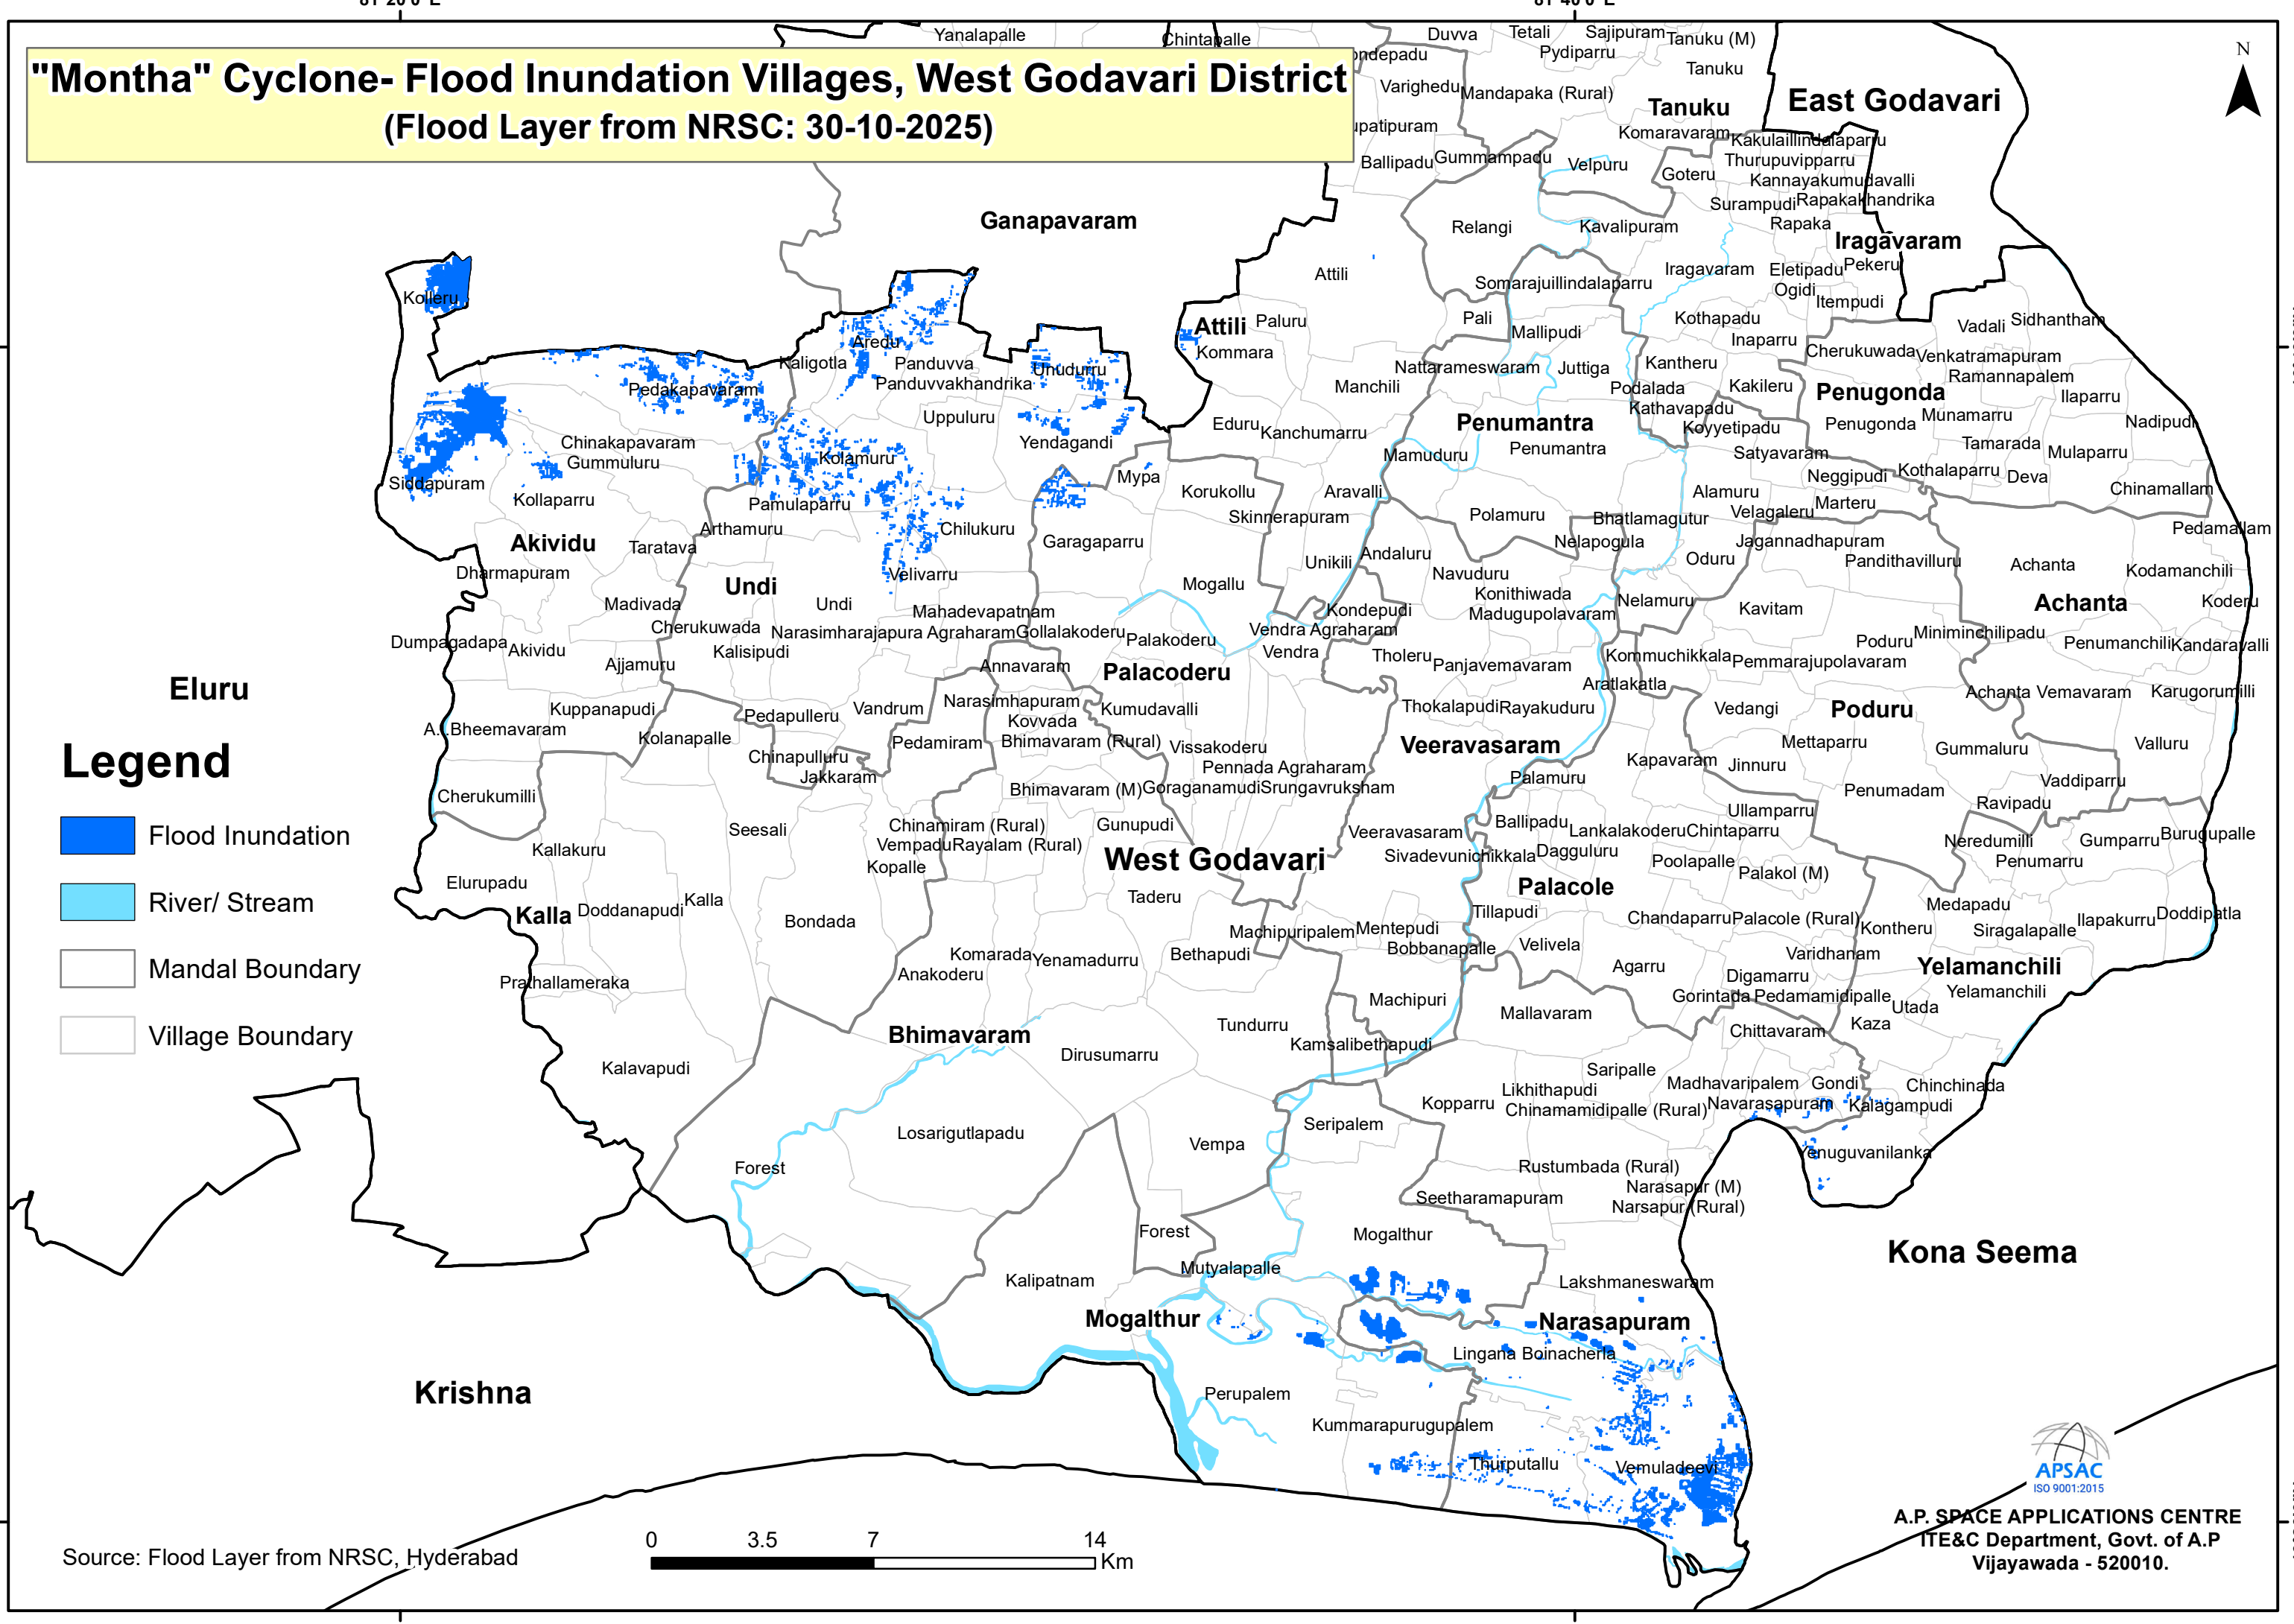

"Montha" Cyclone- Flood Inundation Villages, West Godavari District (Flood Layer from NRSC: 30-10-2025)

Legend

- Flood Inundation
- River/ Stream
- Mandal Boundary
- Village Boundary

Source: Flood Layer from NRSC, Hyderabad

A.P. SPACE APPLICATIONS CENTRE
ITE&C Department, Govt. of A.P
Vijayawada - 520010.