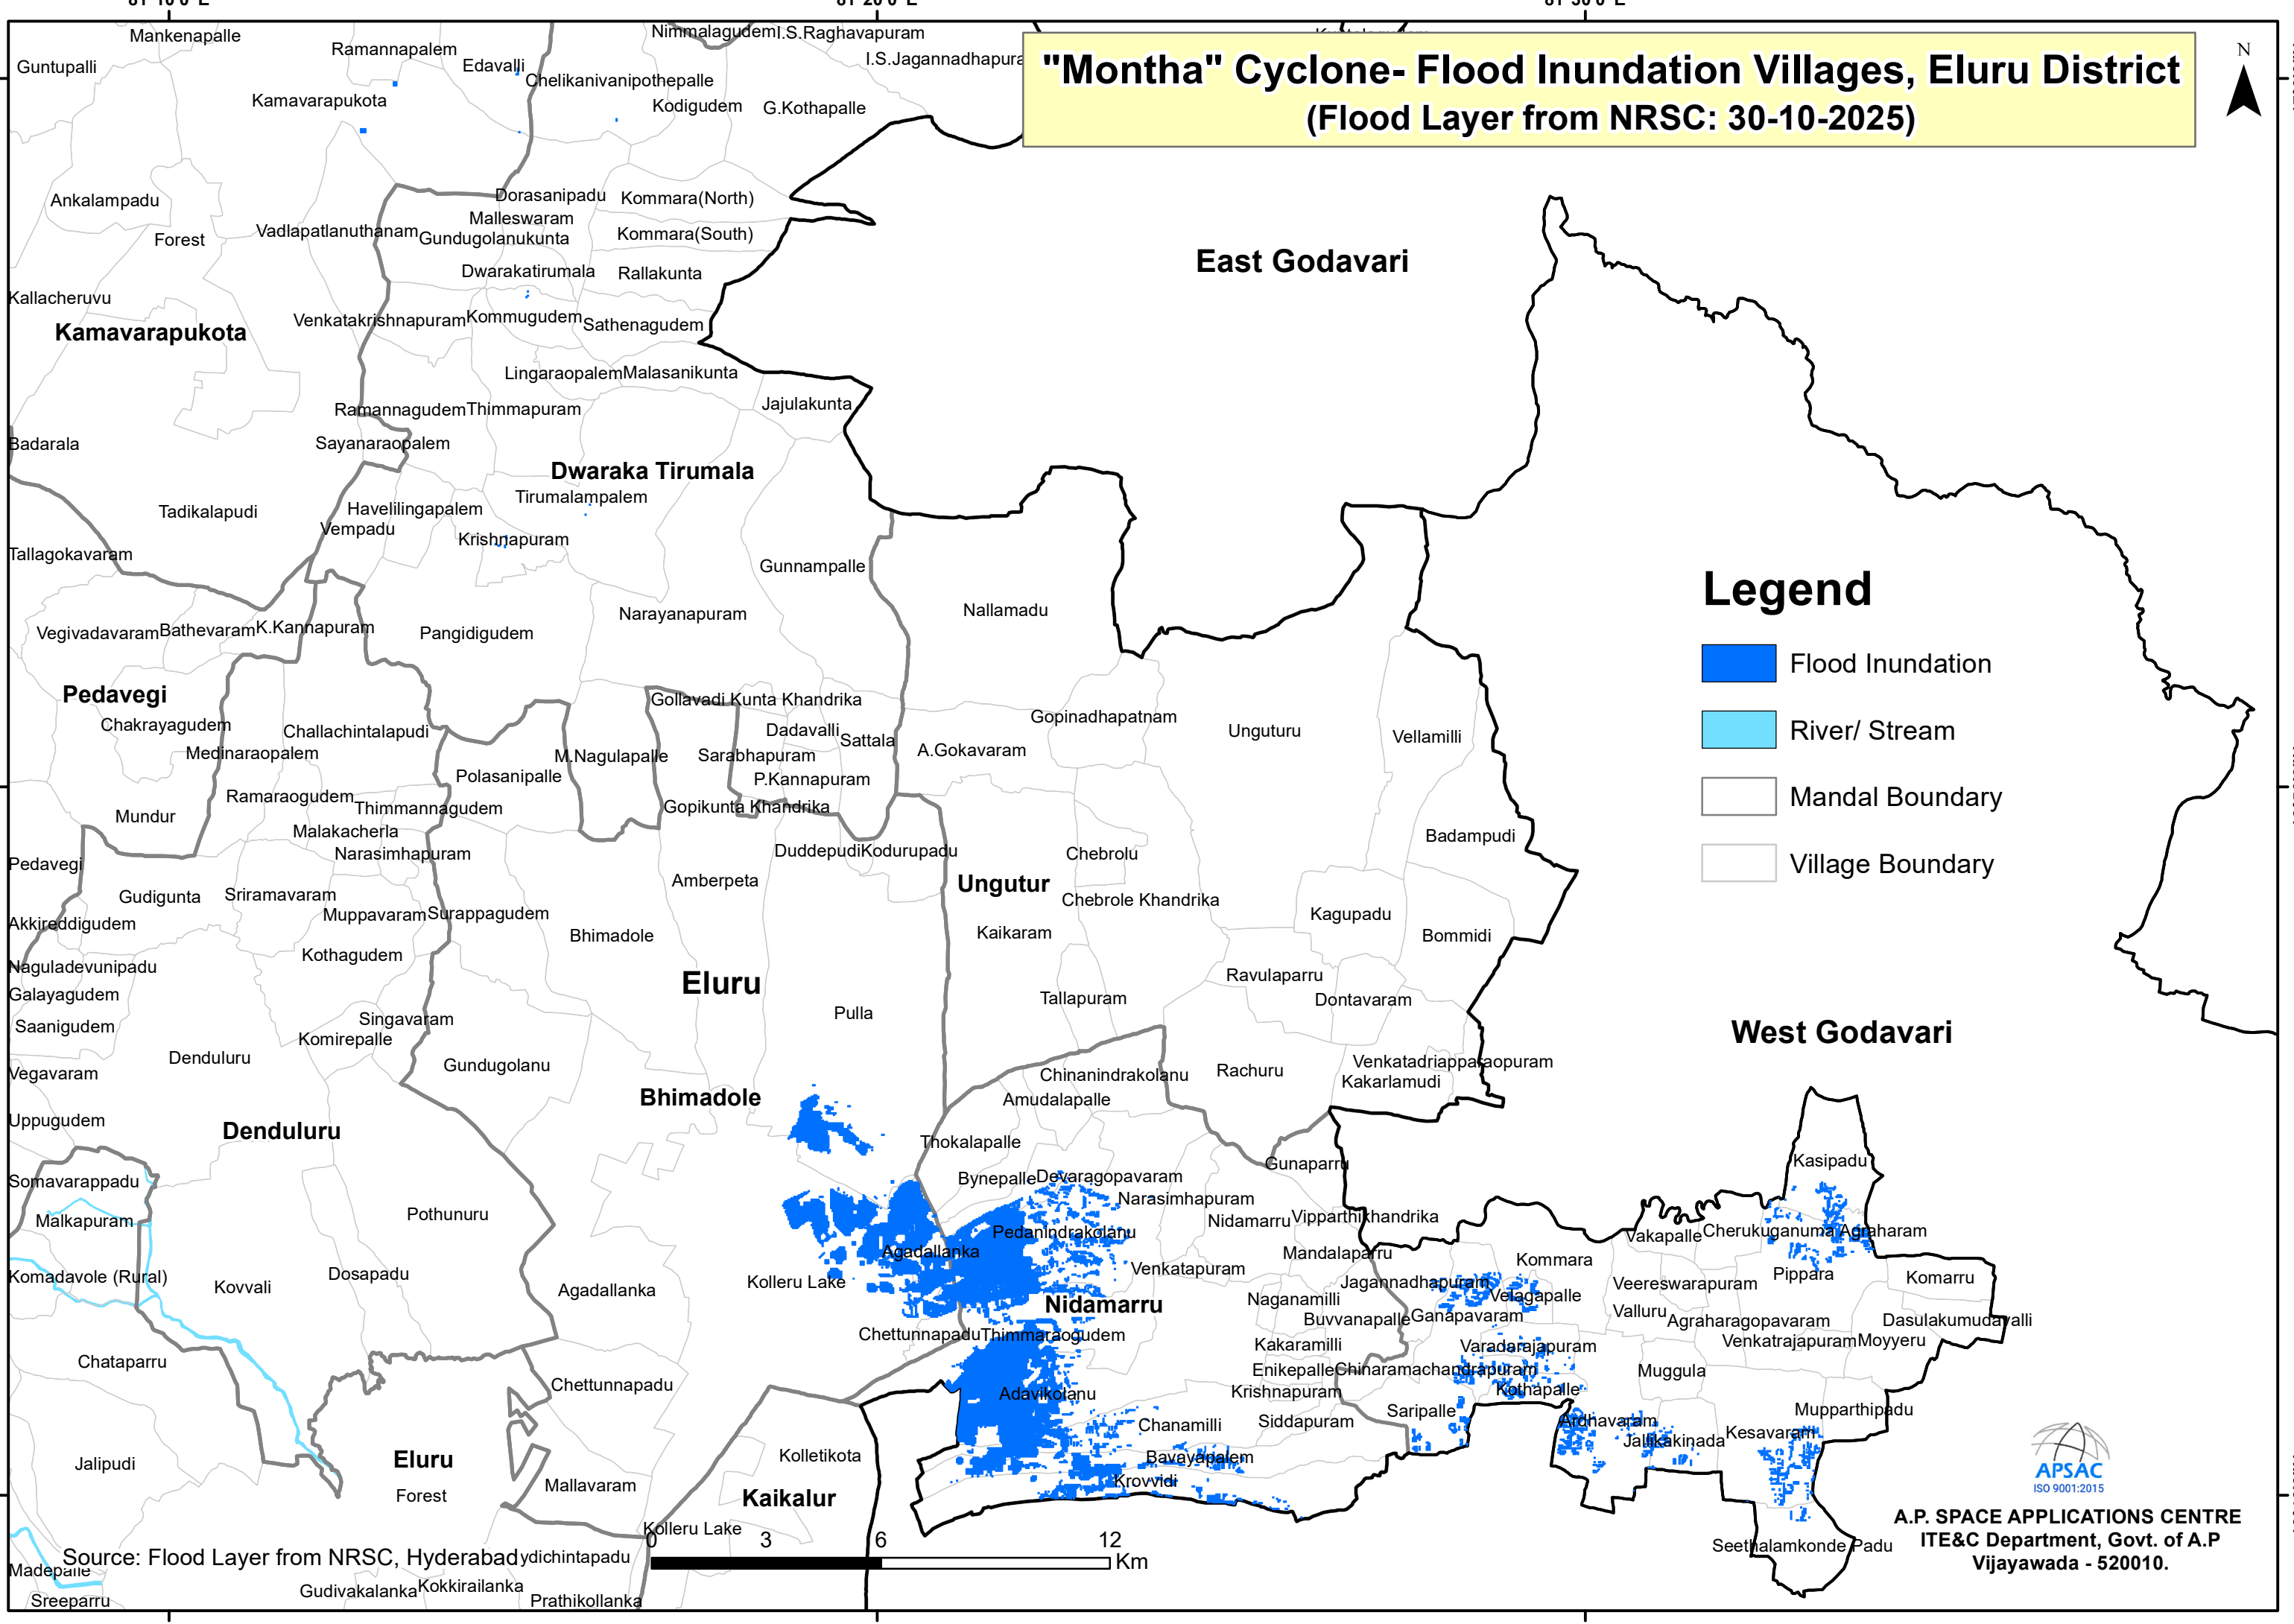

"Montha" Cyclone- Flood Inundation Villages, Eluru District (Flood Layer from NRSC: 30-10-2025)

Legend

- Flood Inundation
- River/ Stream
- Mandal Boundary
- Village Boundary

Source: Flood Layer from NRSC, Hyderabad