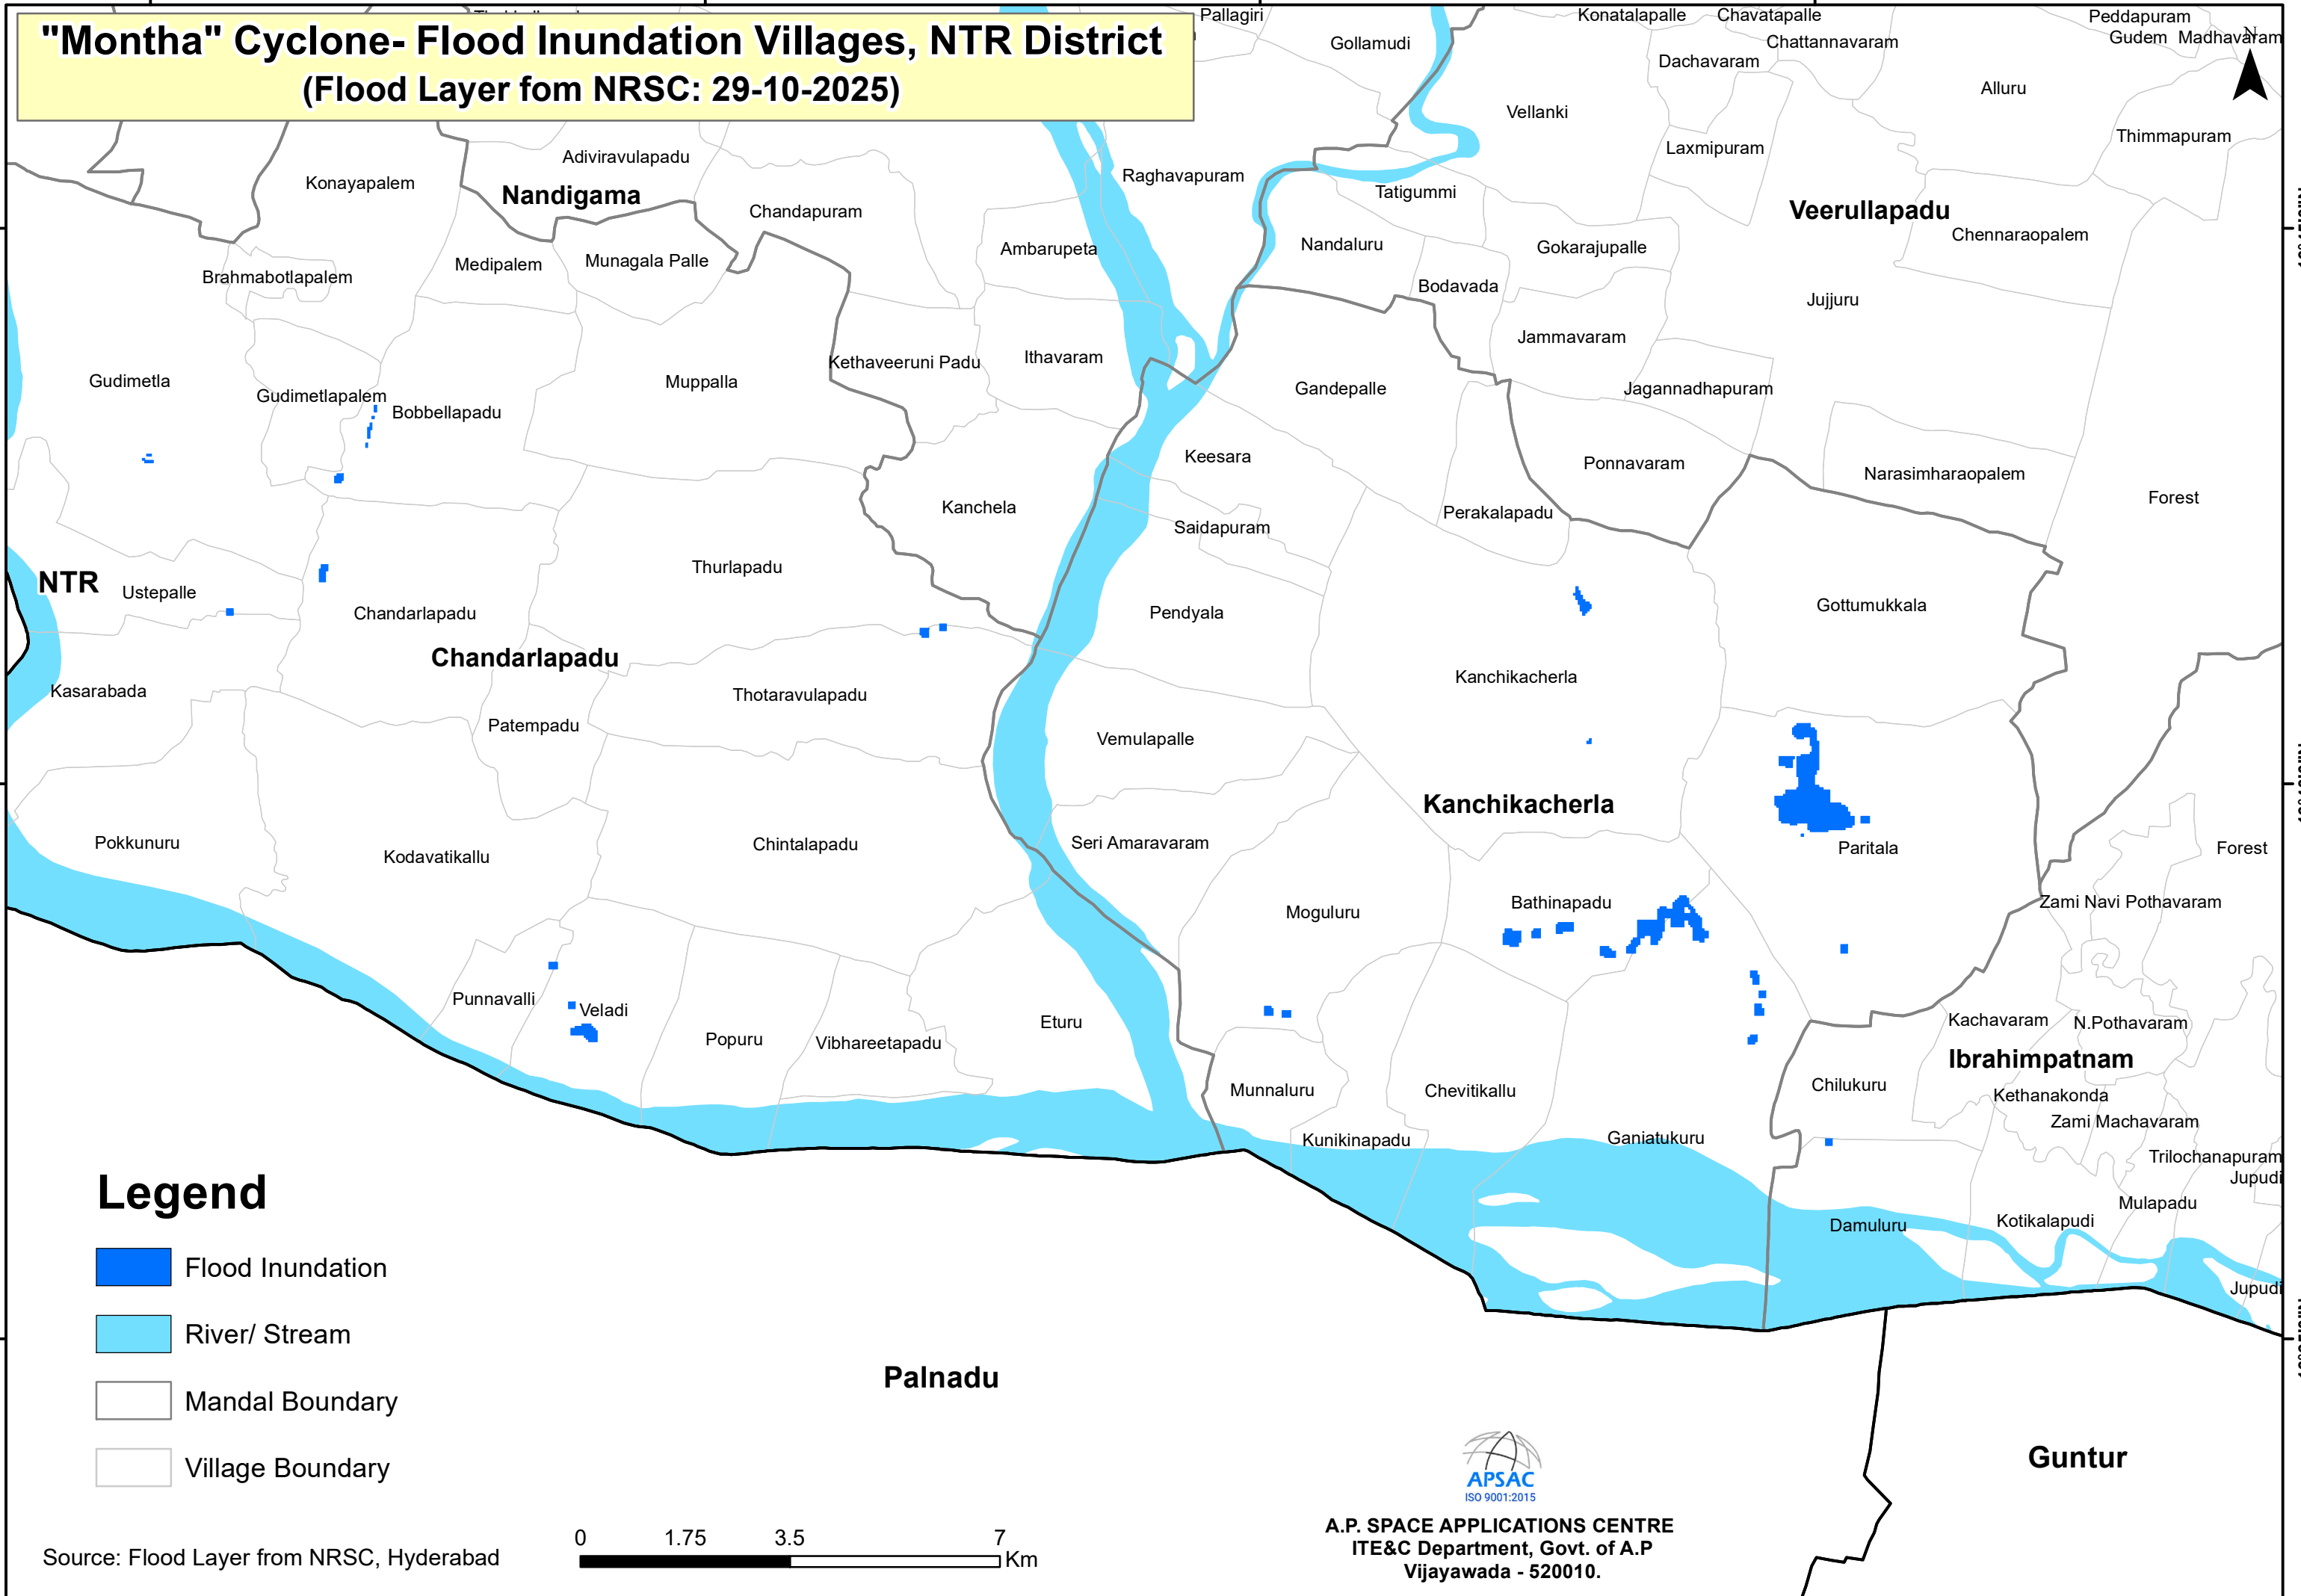

"Montha" Cyclone- Flood Inundation Villages, NTR District (Flood Layer fom NRSC: 29-10-2025)

Legend

- Flood Inundation
- River/ Stream
- Mandal Boundary
- Village Boundary

Source: Flood Layer from NRSC, Hyderabad

A.P. SPACE APPLICATIONS CENTRE
ITE&C Department, Govt. of A.P
Vijayawada - 520010.

Guntur

Palnadu

Ibrahimpatnam

Kanchikacherla

Chandarlapadu

Nandigama

Veerullapadu