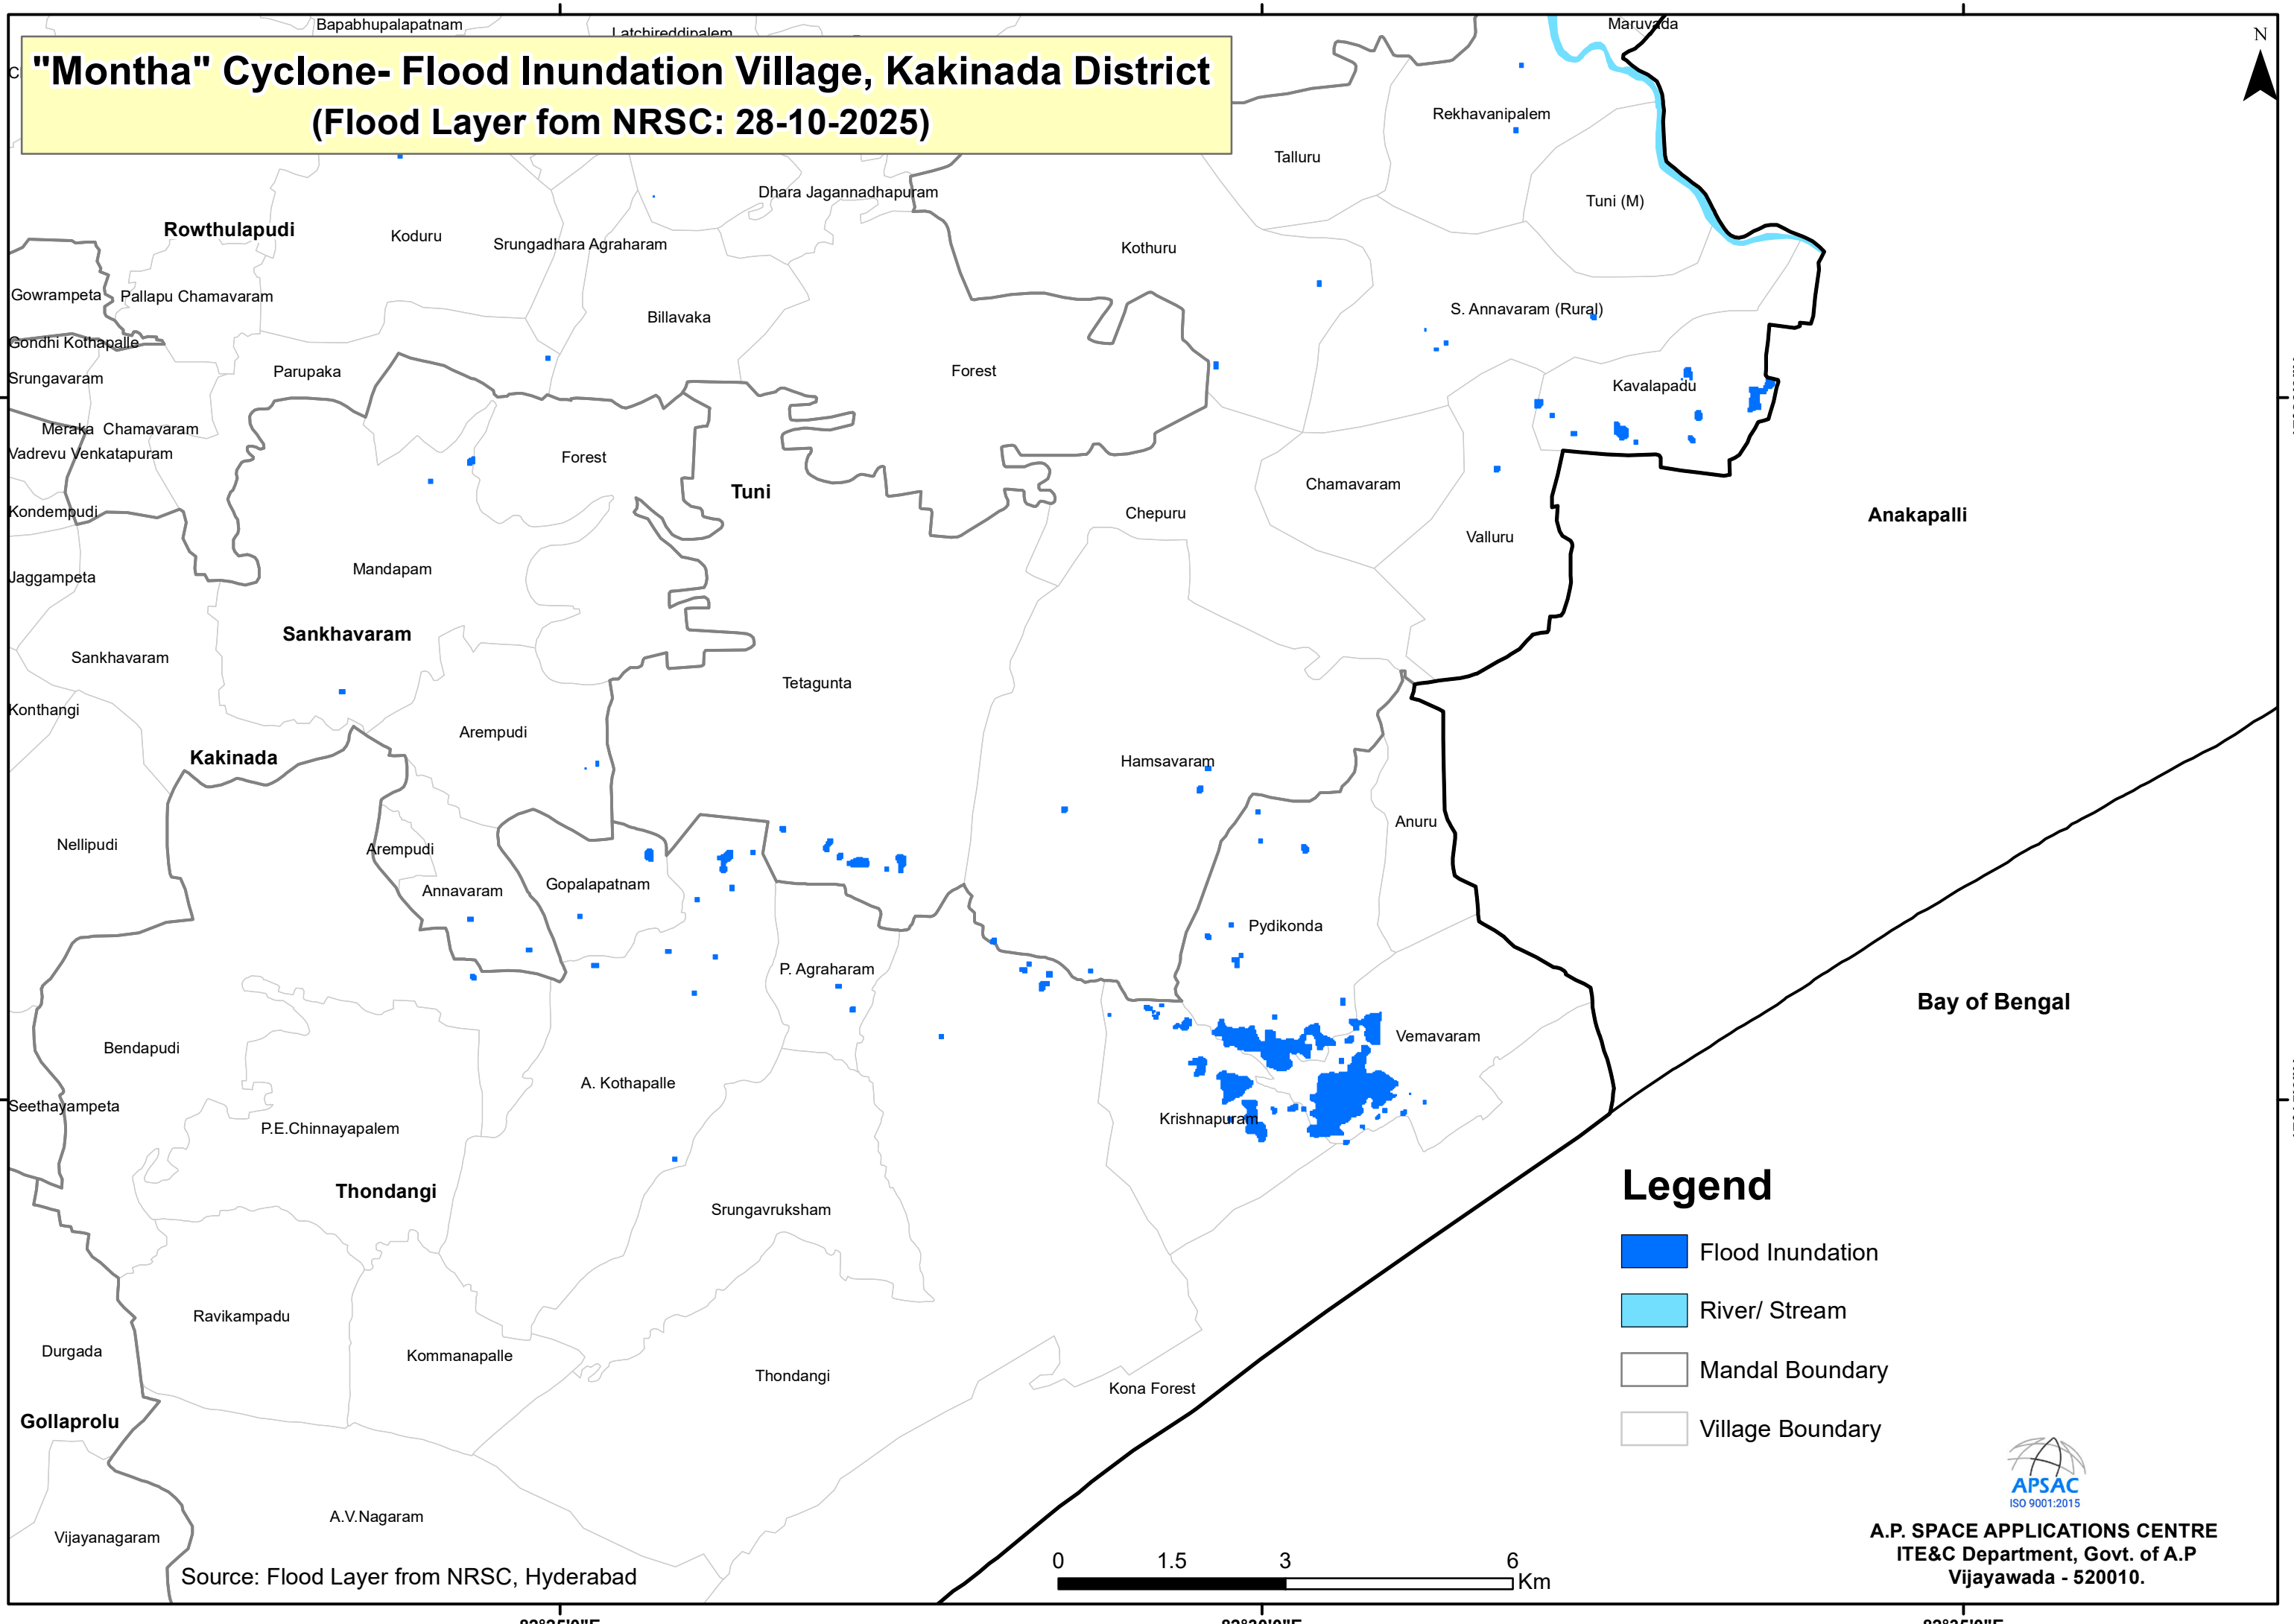

"Montha" Cyclone- Flood Inundation Village, Kakinada District (Flood Layer fom NRSC: 28-10-2025)

Legend

- Flood Inundation
- River/ Stream
- Mandal Boundary
- Village Boundary

A.P. SPACE APPLICATIONS CENTRE
ITE&C Department, Govt. of A.P
Vijayawada - 520010.

Source: Flood Layer from NRSC, Hyderabad