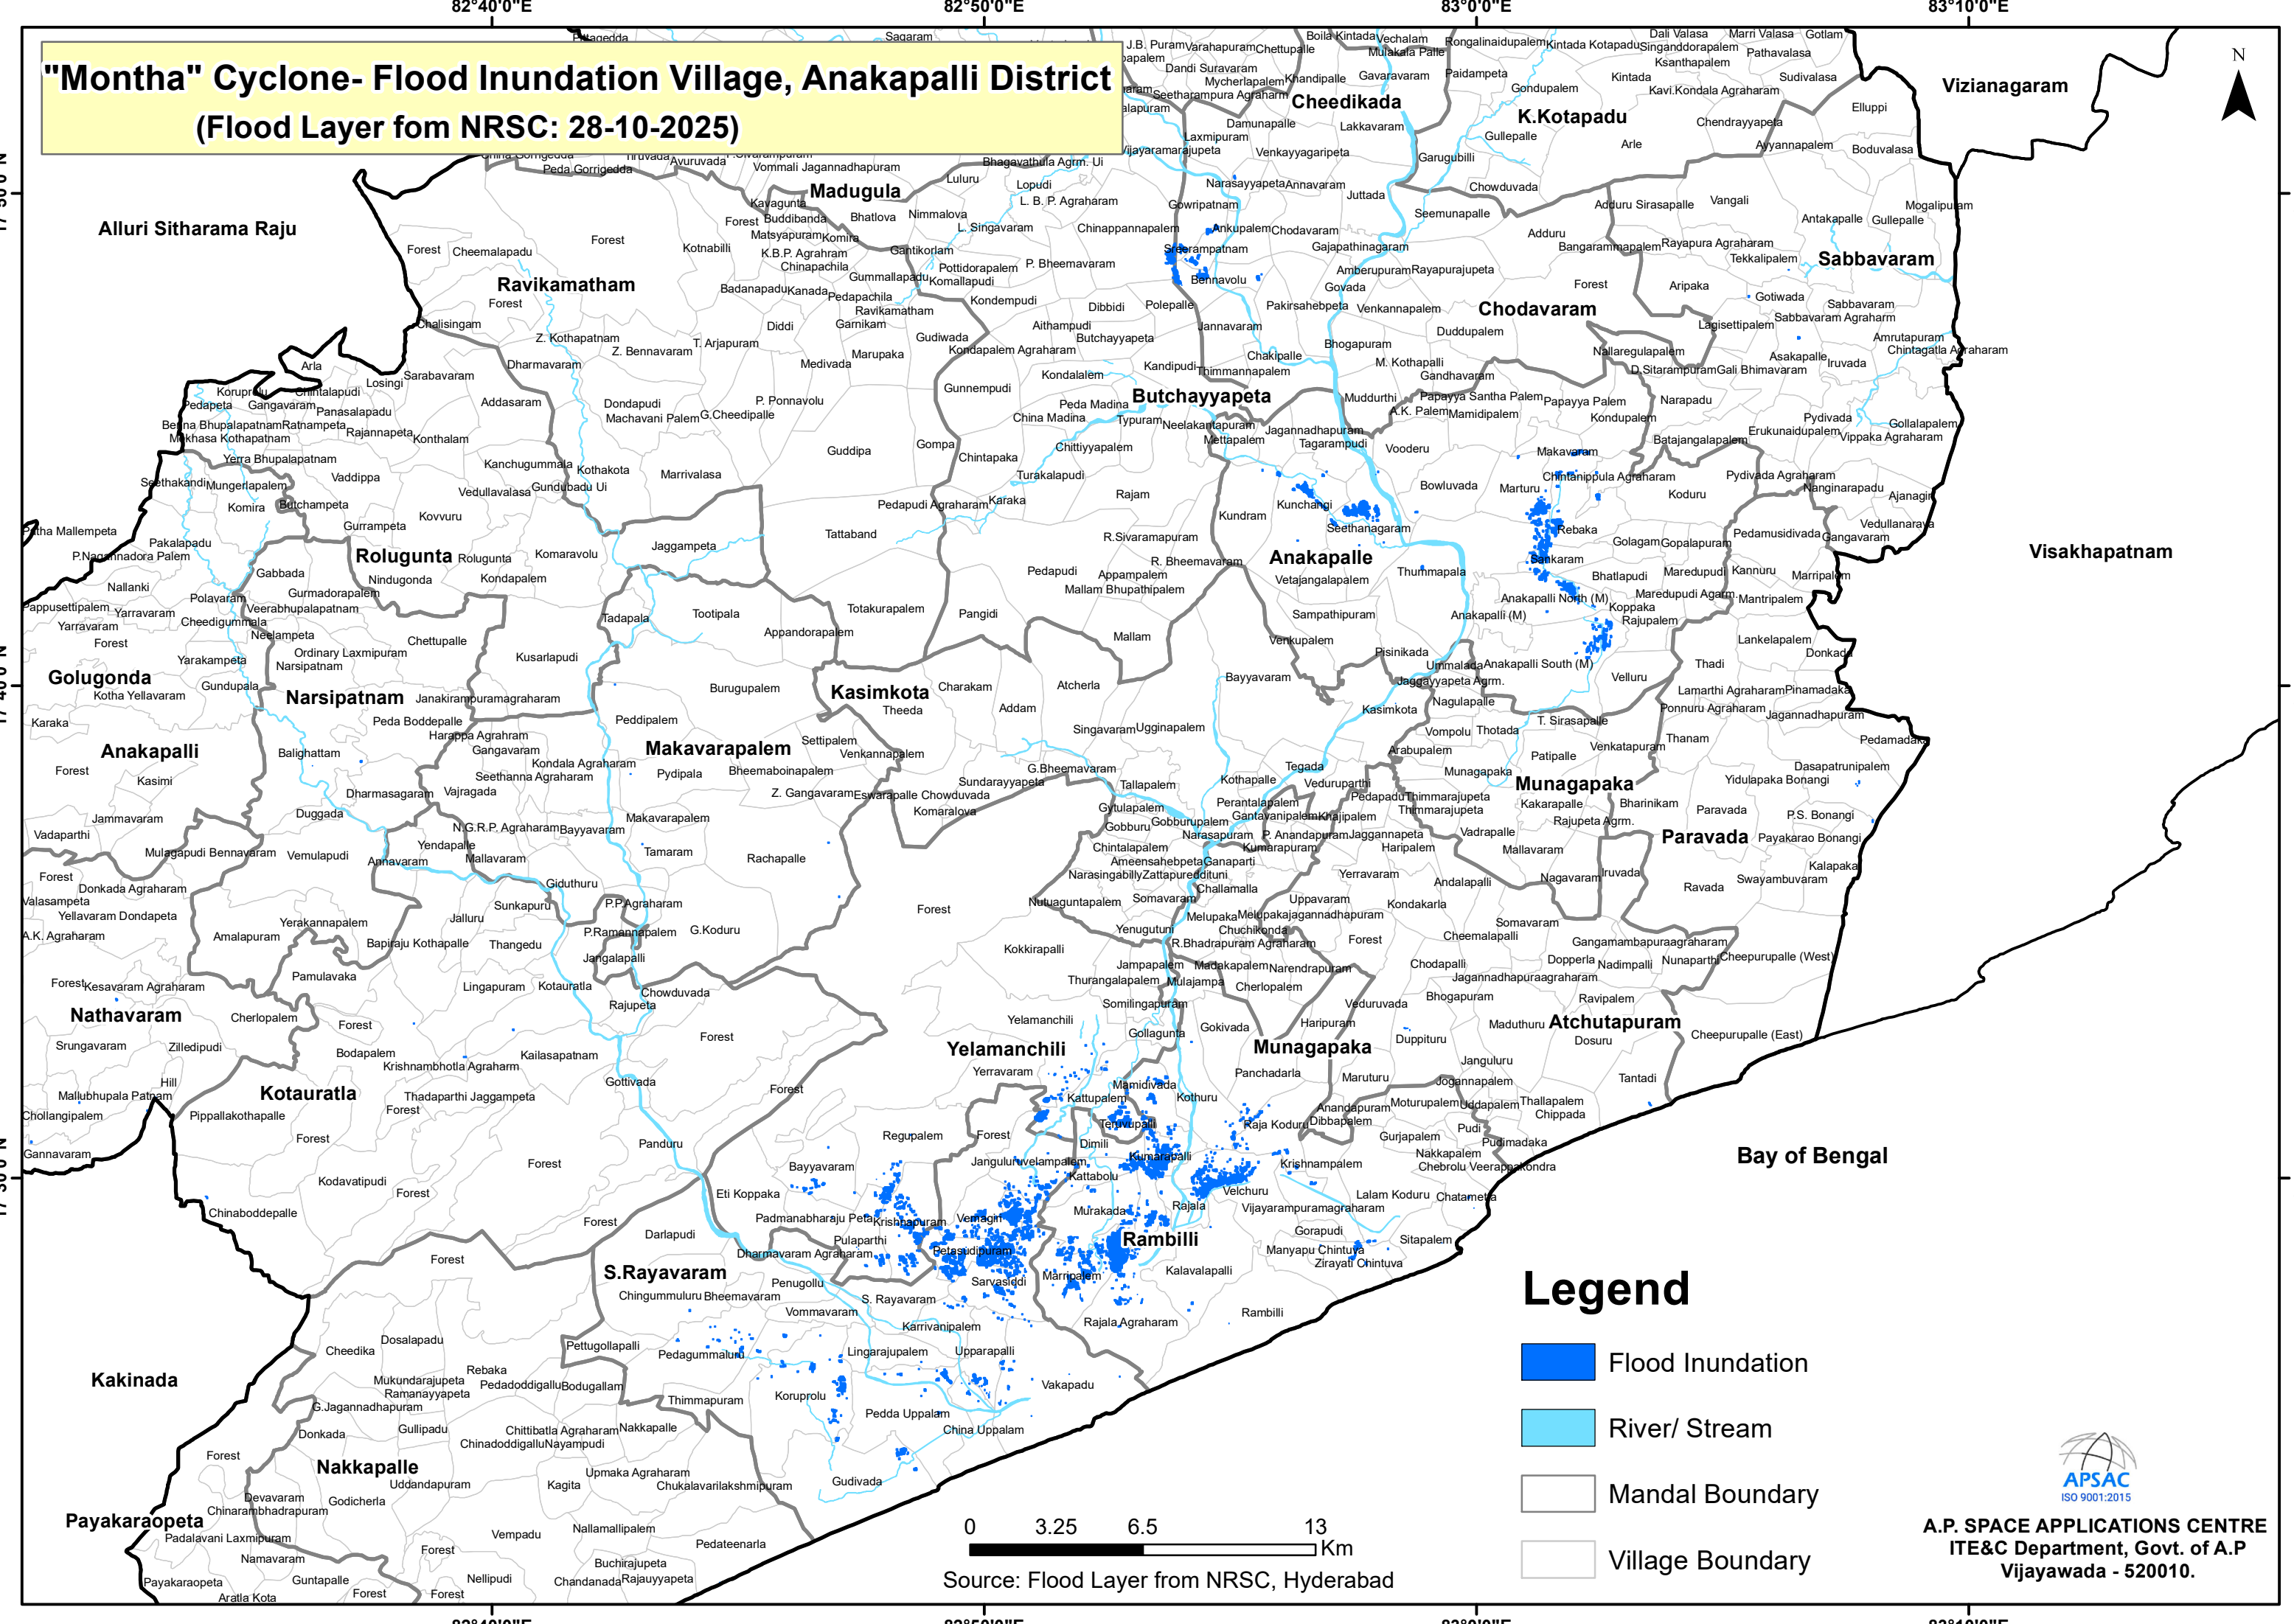

"Montha" Cyclone- Flood Inundation Village, Anakapalli District (Flood Layer fom NRSC: 28-10-2025)

Legend

- Flood Inundation
- River/ Stream
- Mandal Boundary
- Village Boundary

Source: Flood Layer from NRSC, Hyderabad

A.P. SPACE APPLICATIONS CENTRE
ITE&C Department, Govt. of A.P
Vijayawada - 520010.