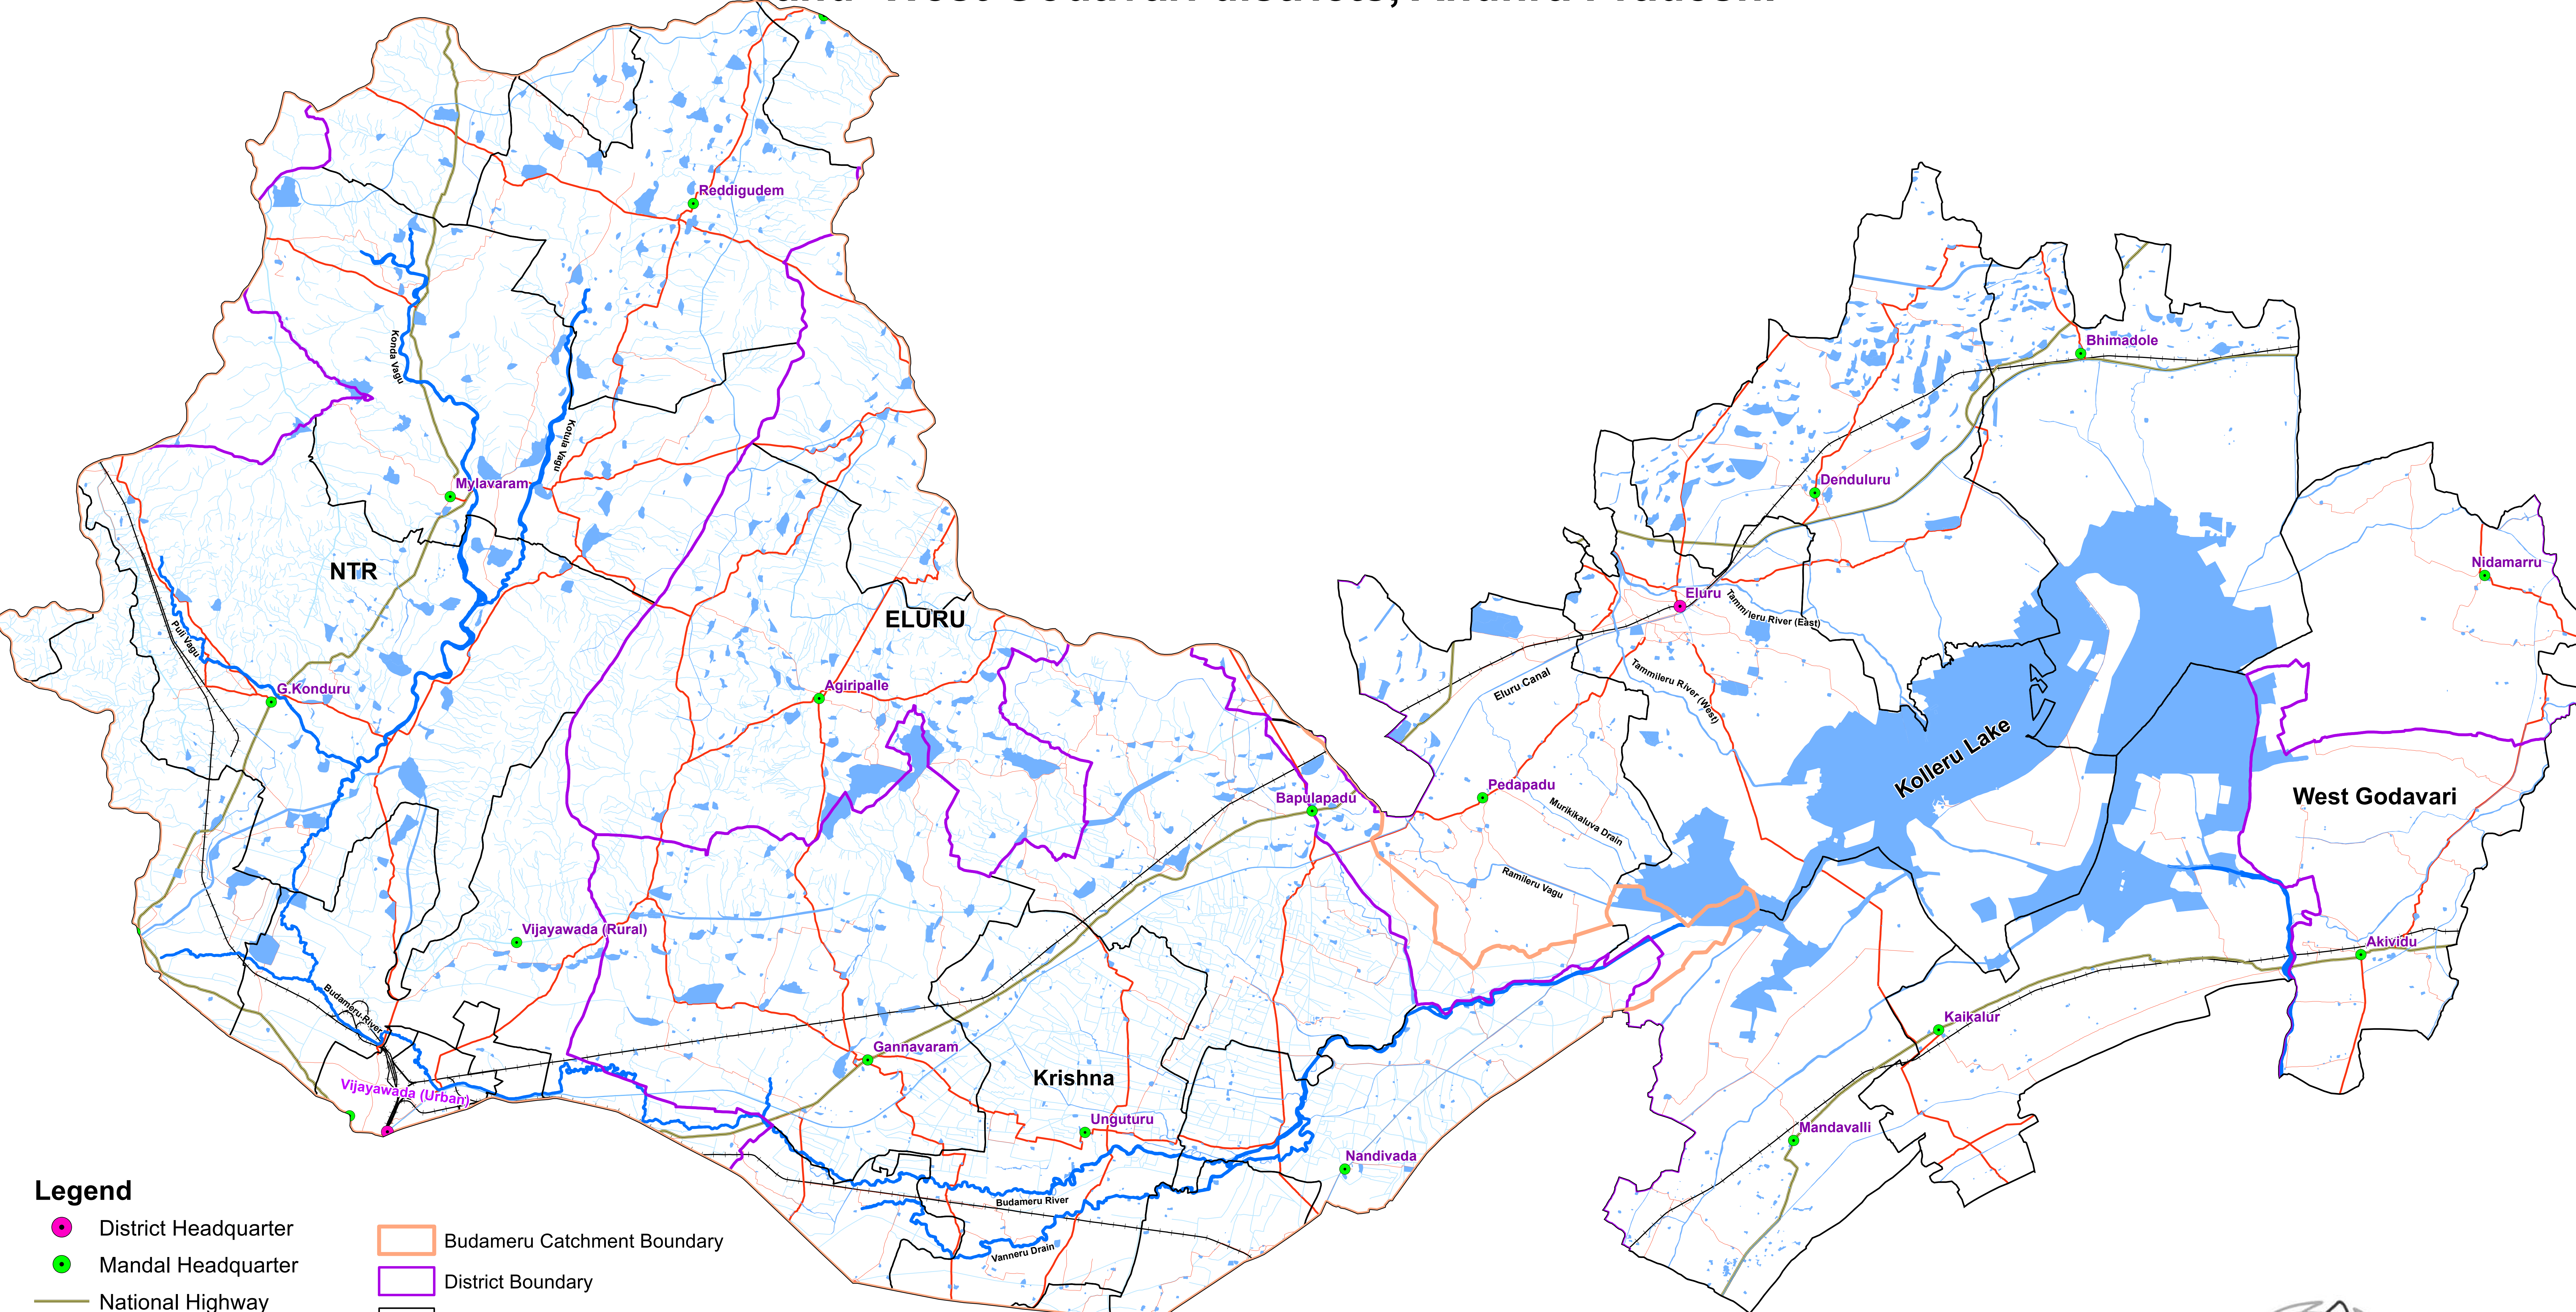

Budameru River Catchment Area and Kolleru Lake With Surrounding Mandals in parts of Eluru, NTR, Krishna and West Godavari districts, Andhra Pradesh.

Legend

- District Headquarter
- Mandal Headquarter
- National Highway
- State Highway
- District Road
- +— Railway Network
- Stream/Canal
- Budameru Catchment Boundary
- District Boundary
- Mandal Boundary
- Tank/Lake
- River

1 cm = 1 km