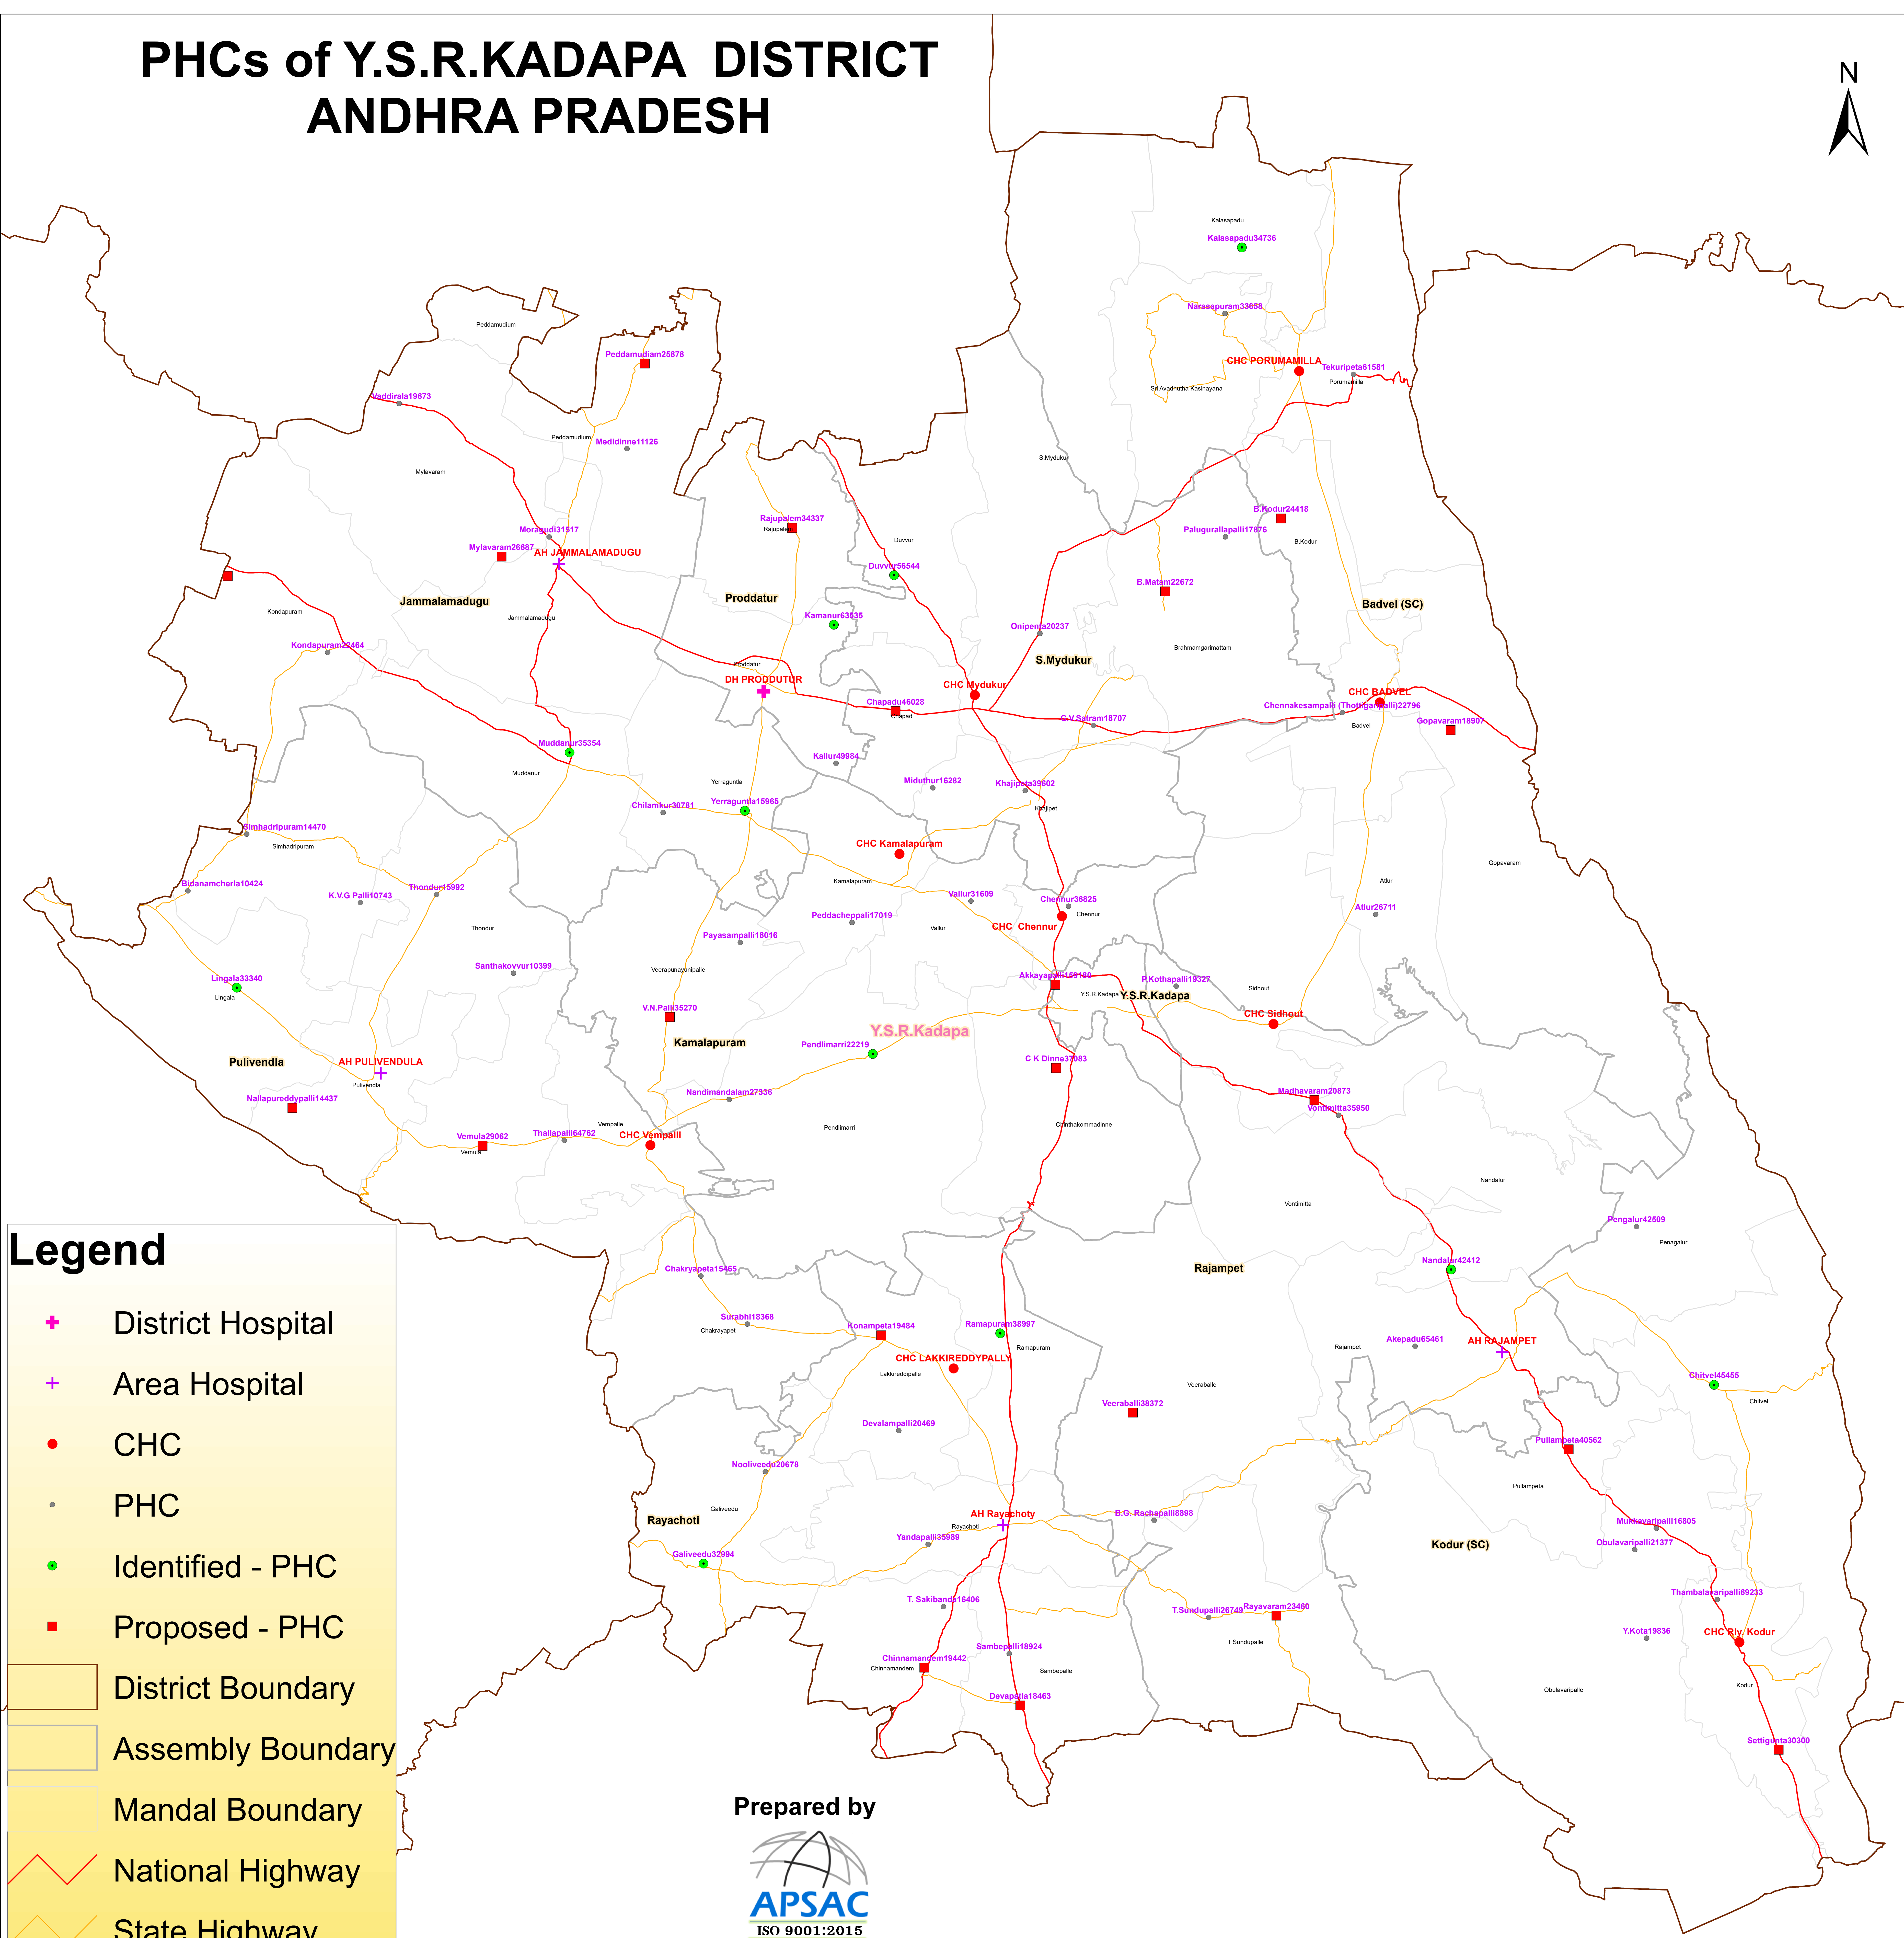

PHCs of Y.S.R.KADAPA DISTRICT ANDHRA PRADESH

Legend

- + District Hospital
- + Area Hospital
- CHC
- PHC
- Identified - PHC
- Proposed - PHC
- District Boundary
- Assembly Boundary
- Mandal Boundary
- National Highway
- State Highway

Prepared by

ANDHRA PRADESH SPACE APPLICATIONS CENTRE
ITE&C DEPARTMENT, GOVT. OF A.P.
VIJAYAWADA