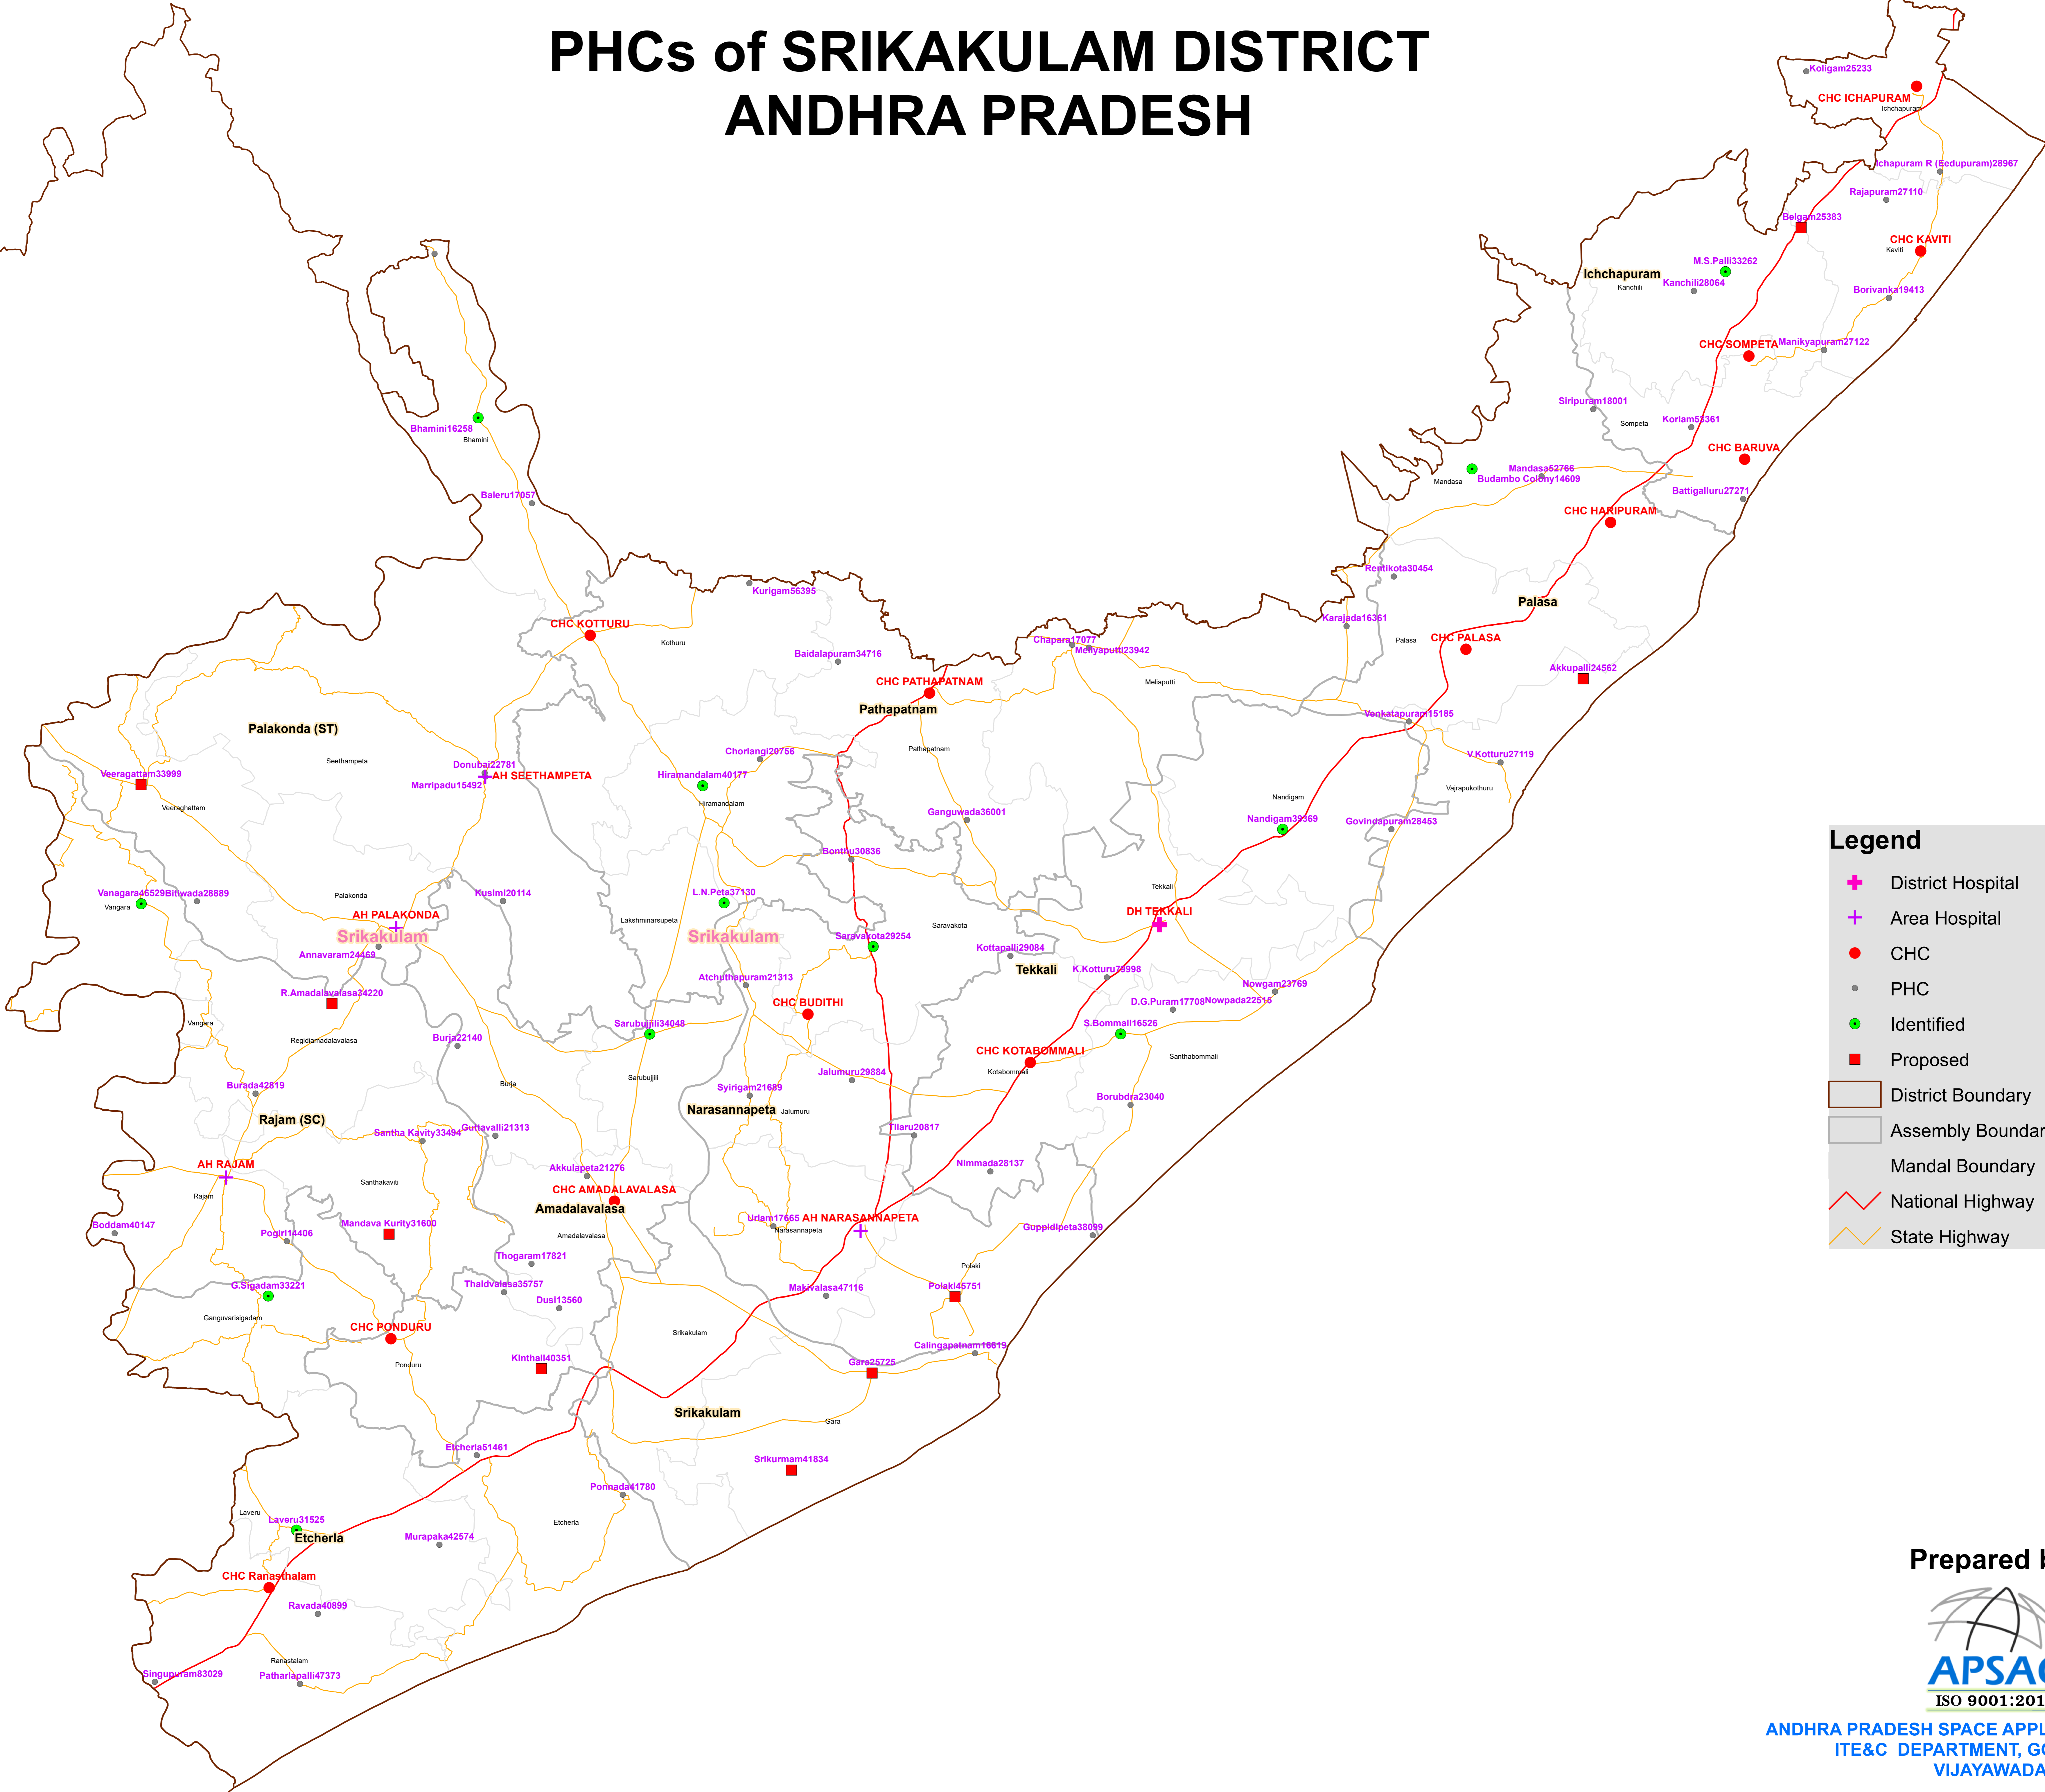

PHCs of SRIKAKULAM DISTRICT ANDHRA PRADESH

Vizianagaram

Legend

- + District Hospital
- + Area Hospital
- CHC
- PHC
- Identified
- Proposed
- District Boundary
- Assembly Boundary
- Mandal Boundary
- National Highway
- State Highway

Prepared by

ANDHRA PRADESH SPACE APPLICATIONS CENTRE
ITE&C DEPARTMENT, GOVT. OF A.P.
VIJAYAWADA