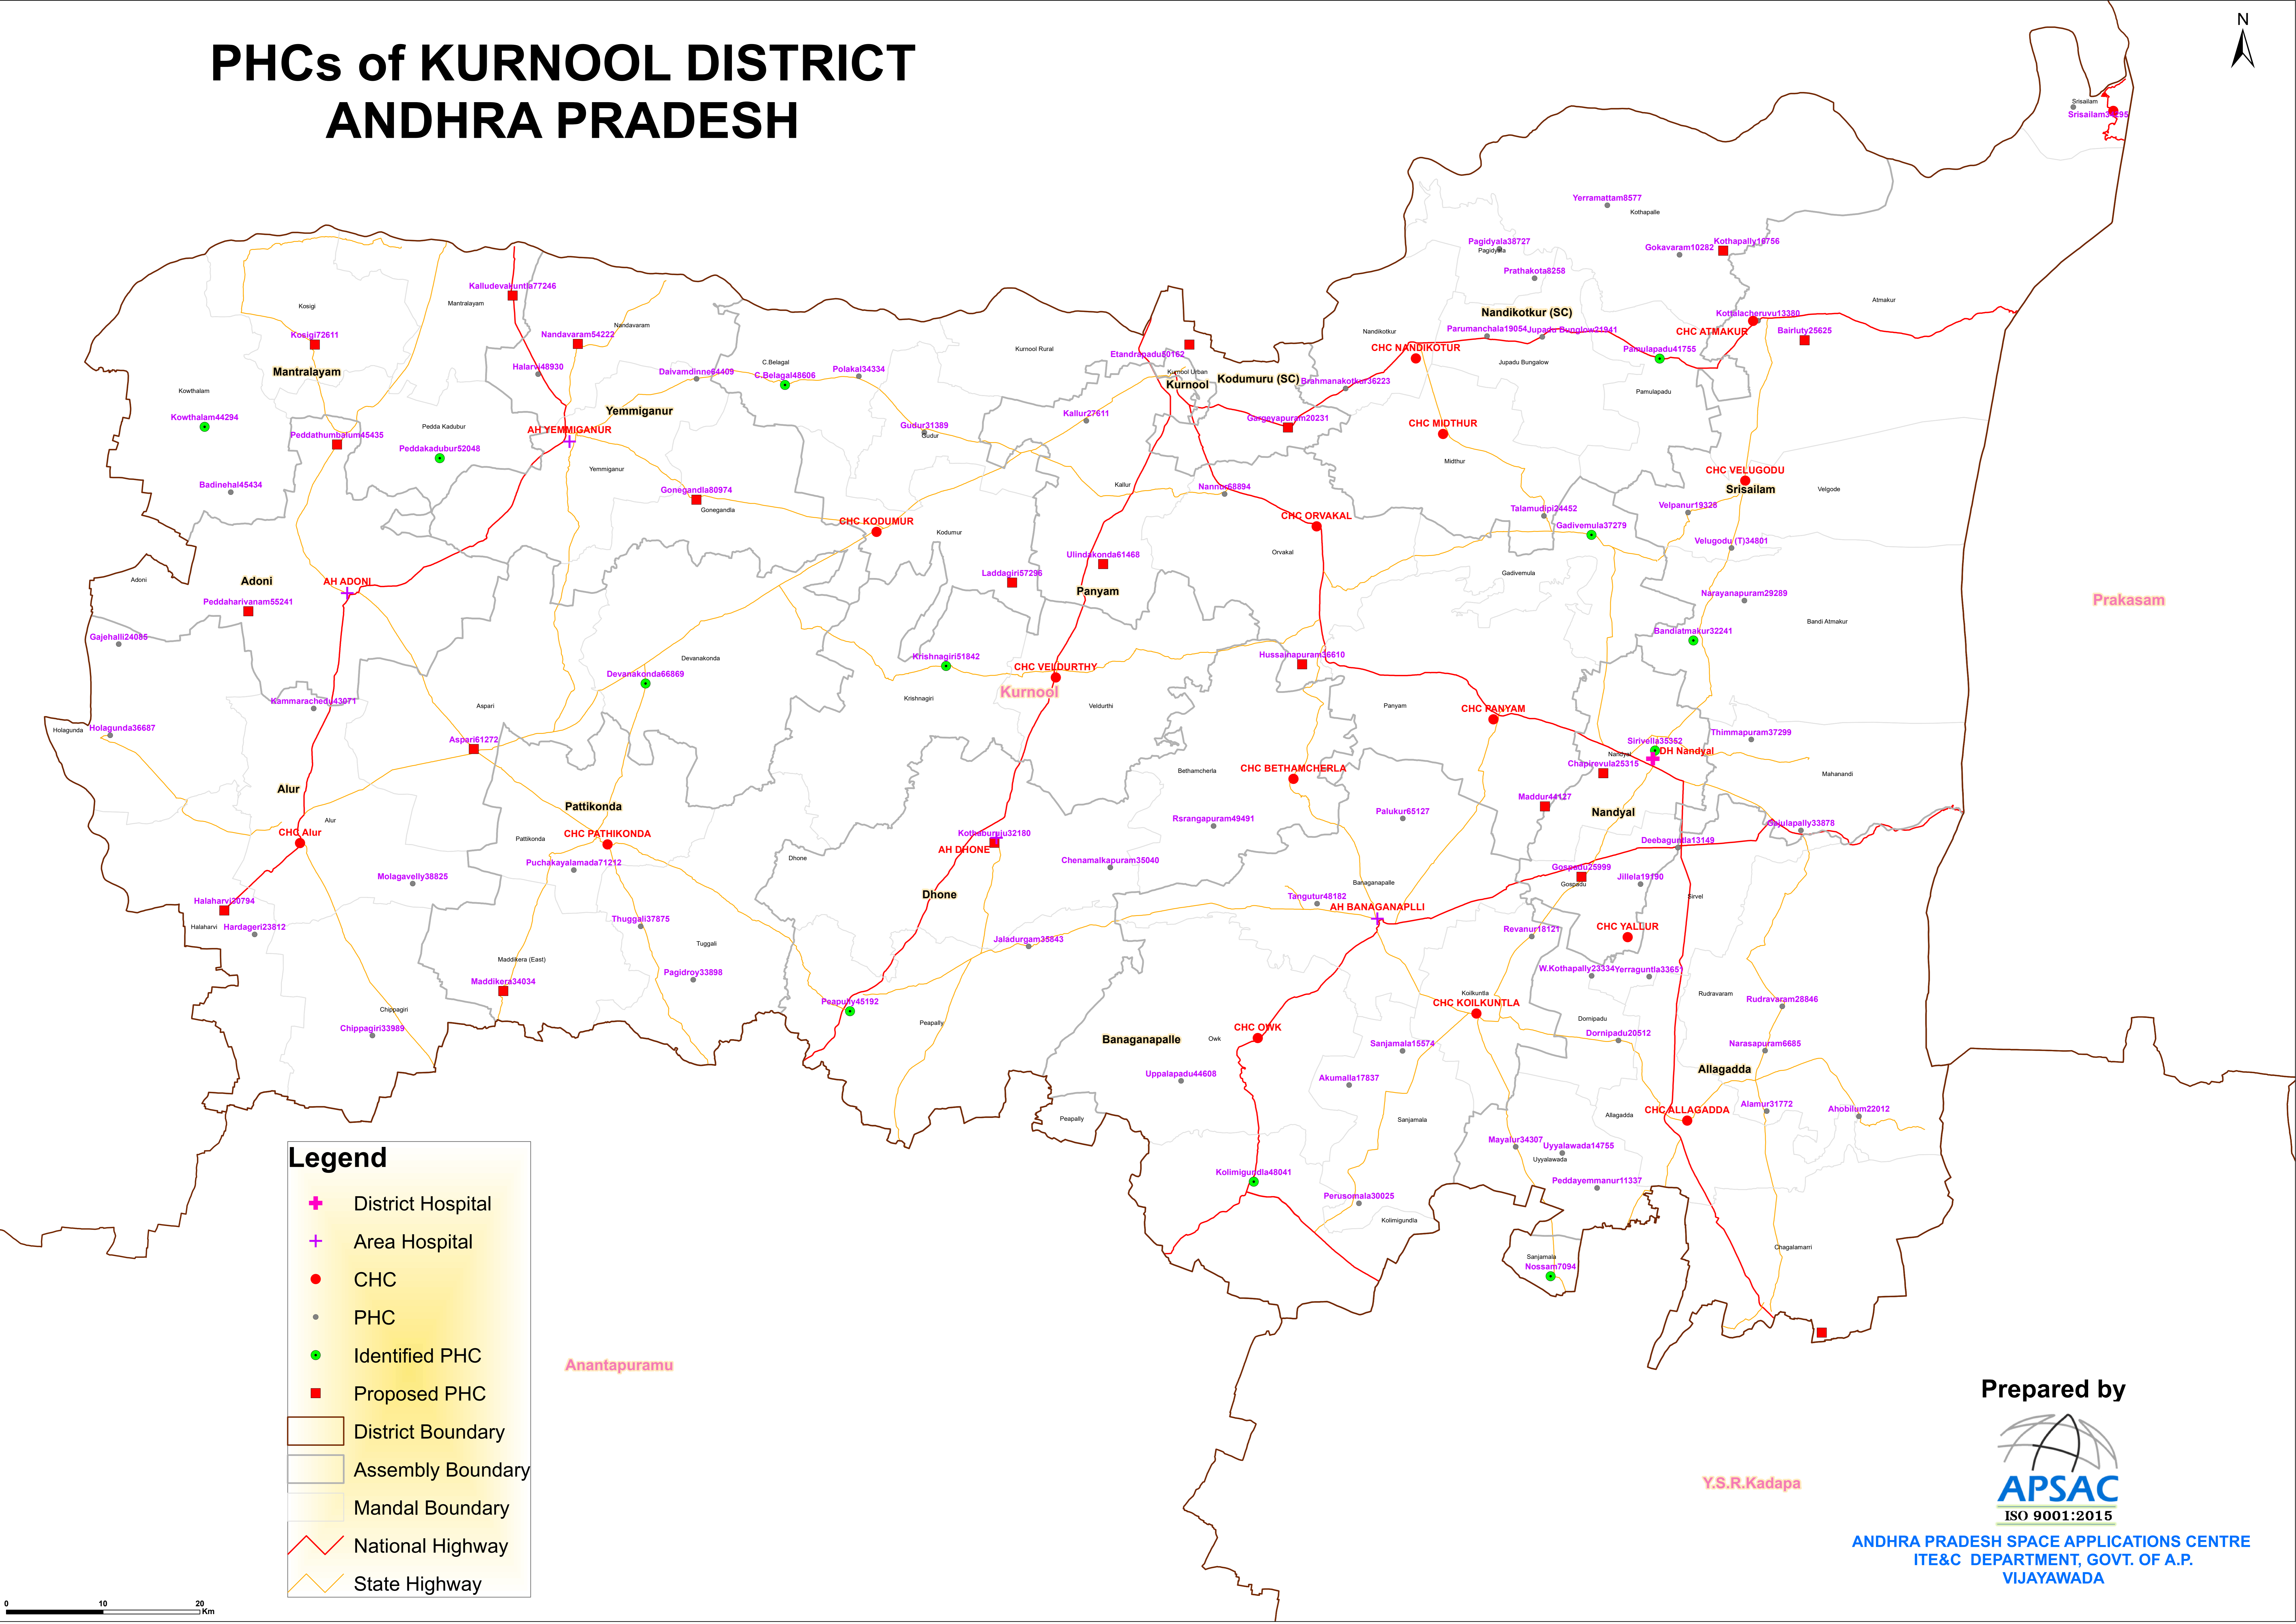

PHCs of KURNOOL DISTRICT ANDHRA PRADESH

Legend

- + District Hospital
- + Area Hospital
- CHC
- PHC
- Identified PHC
- Proposed PHC
- District Boundary
- Assembly Boundary
- Mandal Boundary
- National Highway
- State Highway

Prepared by

ANDHRA PRADESH SPACE APPLICATIONS CENTRE
ITE&C DEPARTMENT, GOVT. OF A.P.
VIJAYAWADA

Anantapuramu

Y.S.R.Kadapa