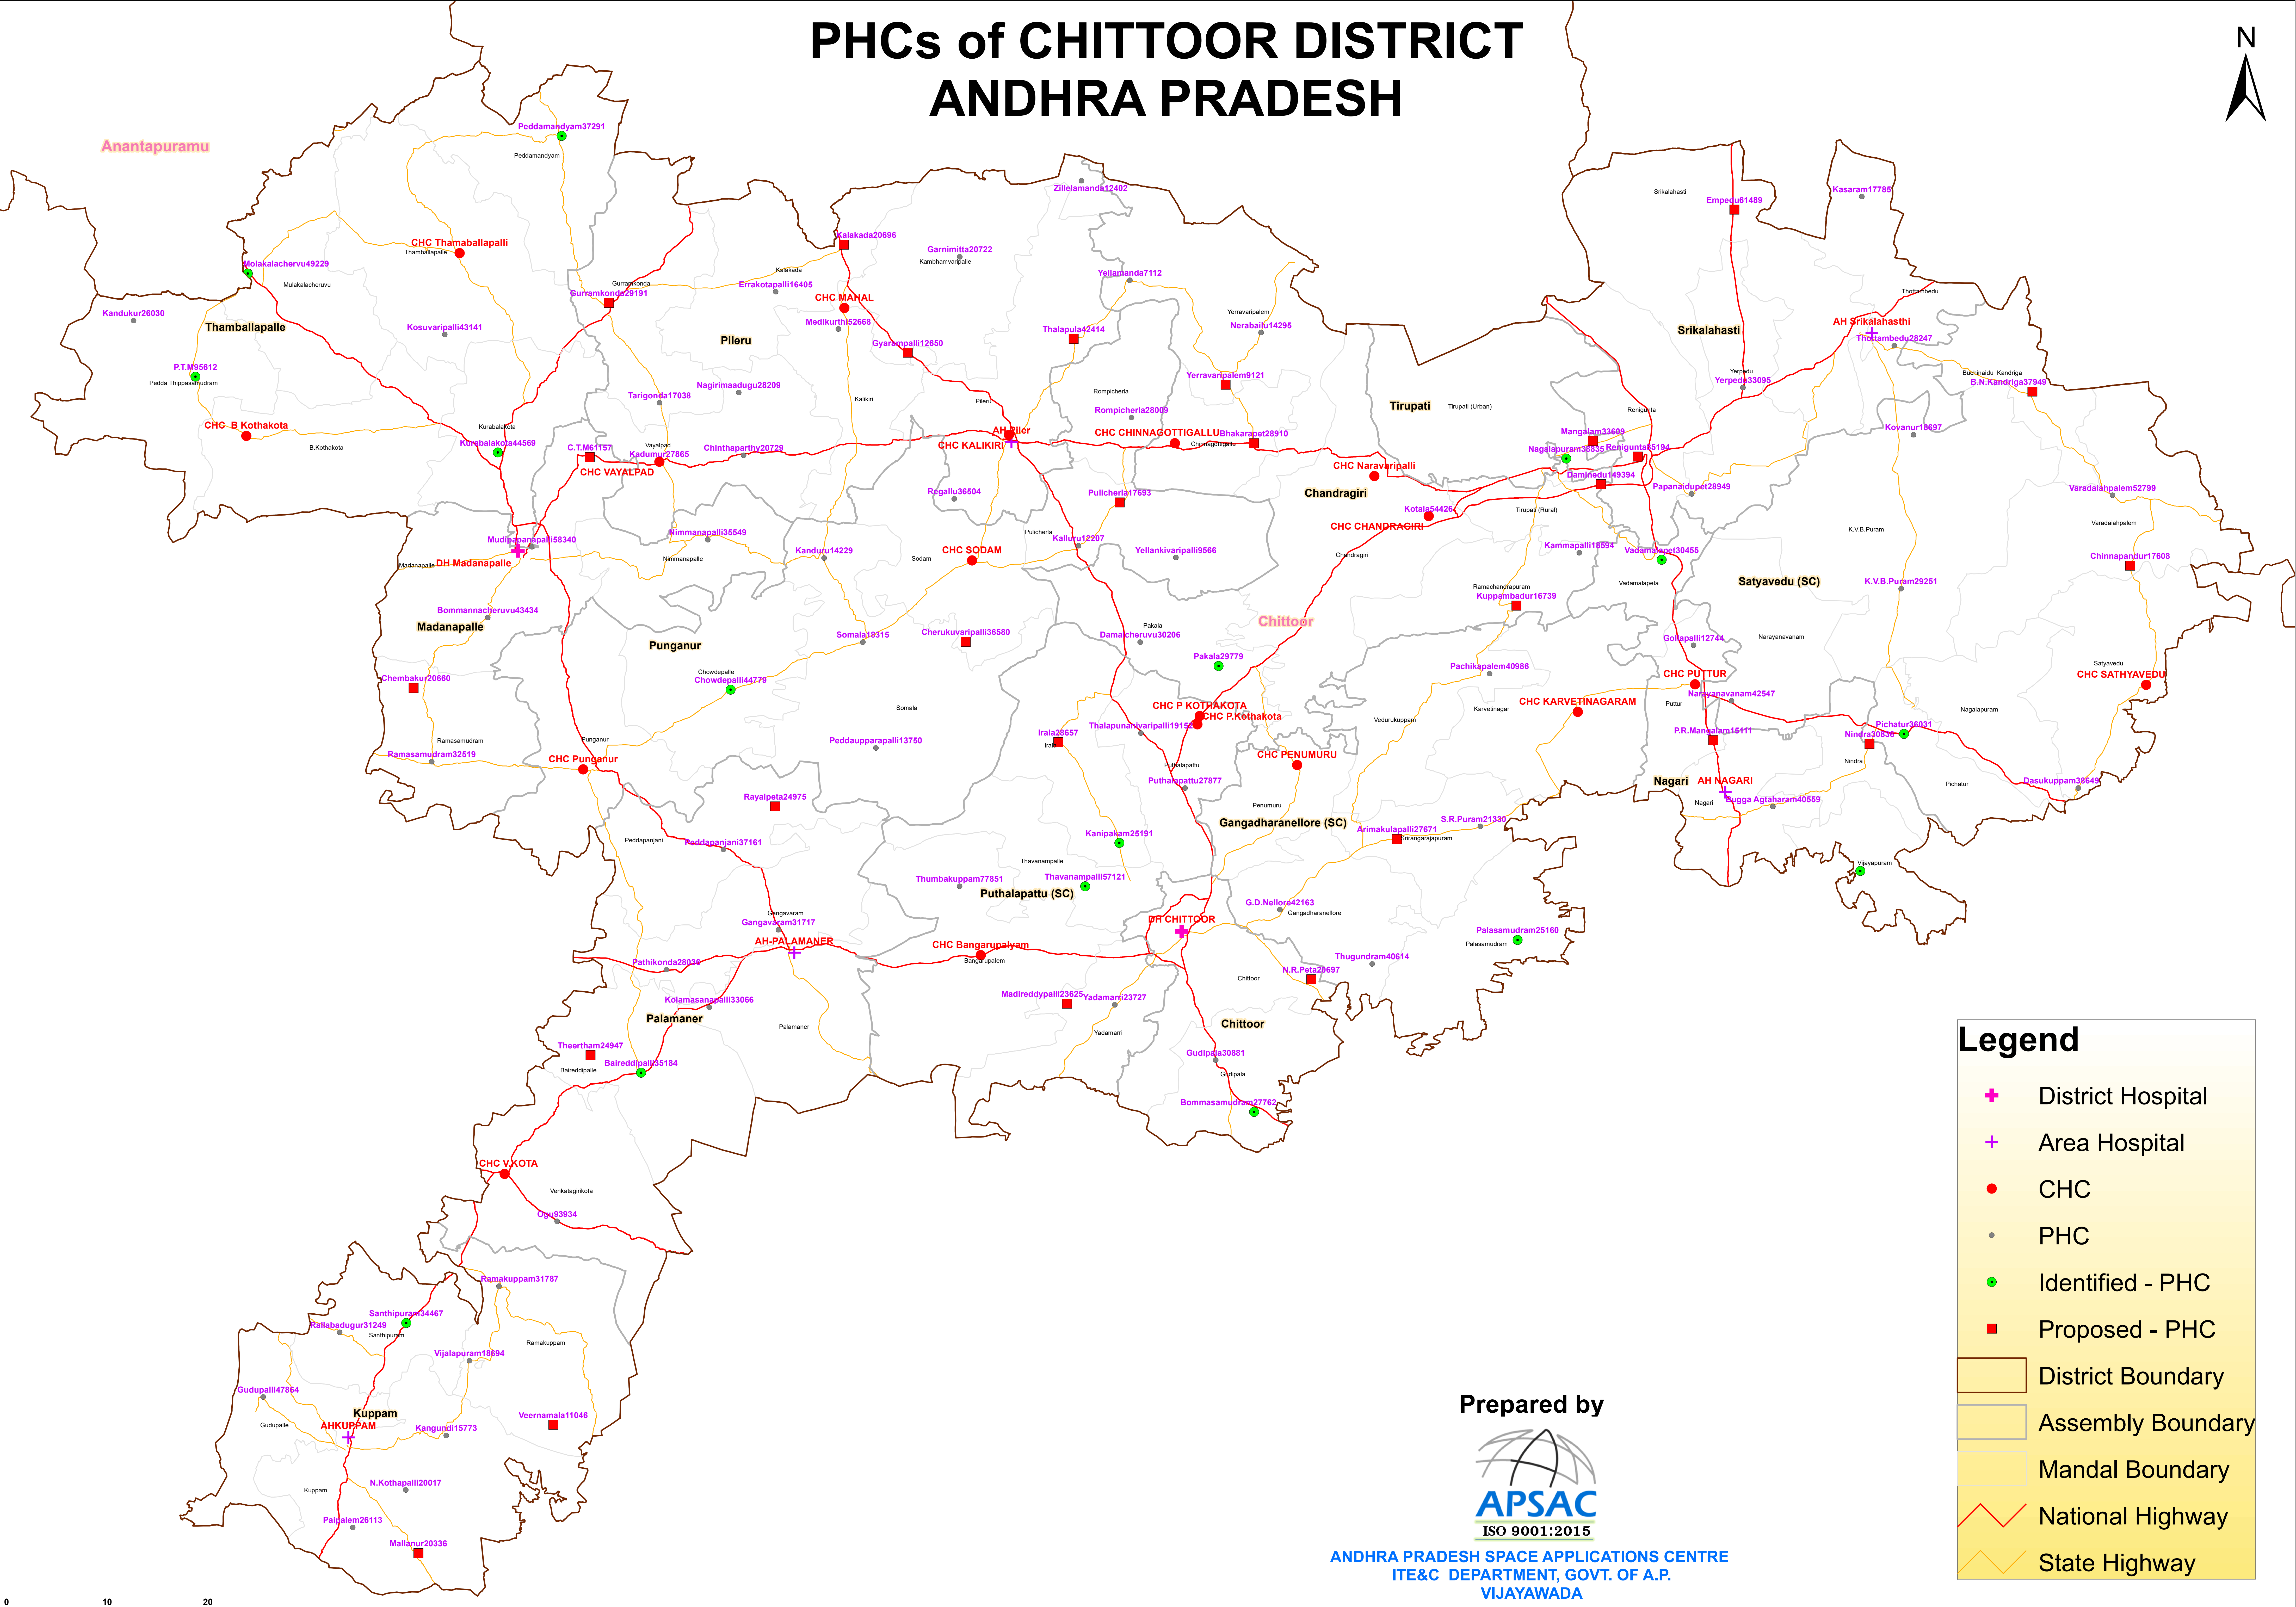

PHCs of CHITTOOR DISTRICT ANDHRA PRADESH

Legend

- + District Hospital
- + Area Hospital
- CHC
- PHC
- Identified - PHC
- Proposed - PHC
- District Boundary
- Assembly Boundary
- Mandal Boundary
- National Highway
- State Highway

Prepared by

ANDHRA PRADESH SPACE APPLICATIONS CENTRE
ITE&C DEPARTMENT, GOVT. OF A.P.
VIJAYAWADA