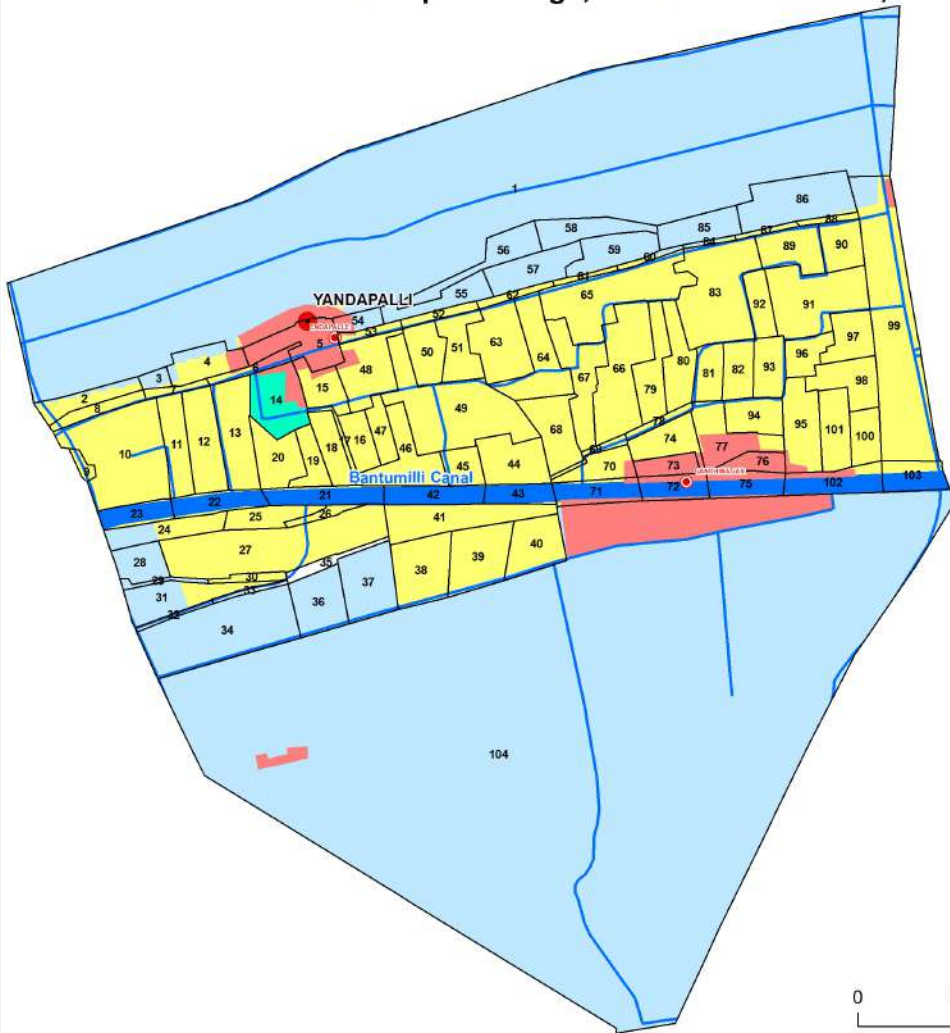

Aqua Zonation - February 2023 Yandapalli Village, Kruthivenu Mandal, Krishna District

S.No	Name	Area (ha)
1	Ayacut	478.82
2	Aquaculture Area	137.32
3	Dry/Abandoned	-
4	Agriculture Area	87.12

Source: J.D. Fisheries Dept., Krishna District (Feb 2023)

Legend

- Village
- Habitation
- Village Boundary
- Canal/Drain/River
- Settlement
- Panchyat Tanks
- Aquaculture
- Agriculture
- Survey Numbers

0 0.325 0.65Km