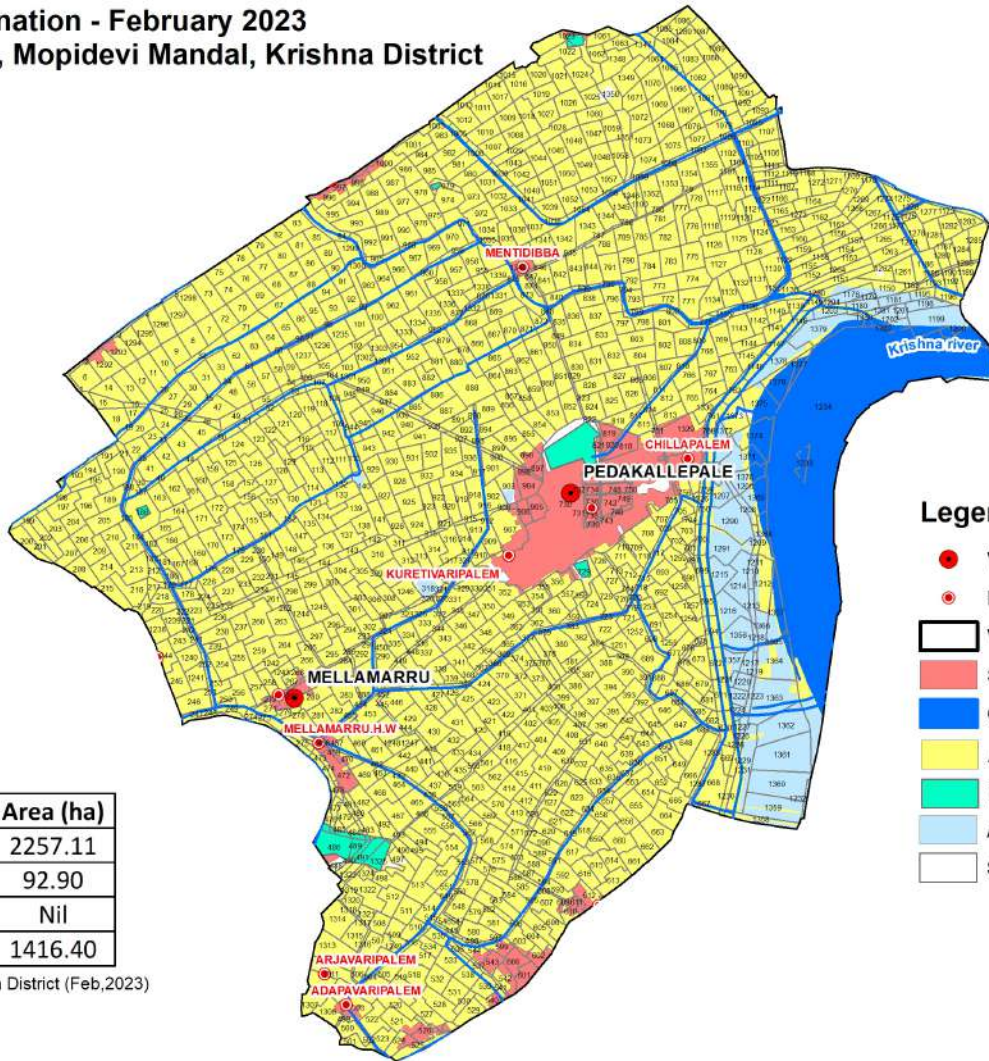

Aqua Zonation - February 2023

Pedakallepalli Village, Mopidevi Mandal, Krishna District

Legend

- Village
- Habitation
- Village Boundary
- Settlements
- Canal/Drain/River
- Agriculture
- Panchyat Tanks
- Aquaculture Tanks
- Survey Numbers

S.No	Name	Area (ha)
1	Ayacut	2257.11
2	Aquaculture	92.90
3	Dry/Abandone	Nil
4	Agriculture	1416.40

Source: J.D. Fisheries Dept., Krishna District (Feb,2023)