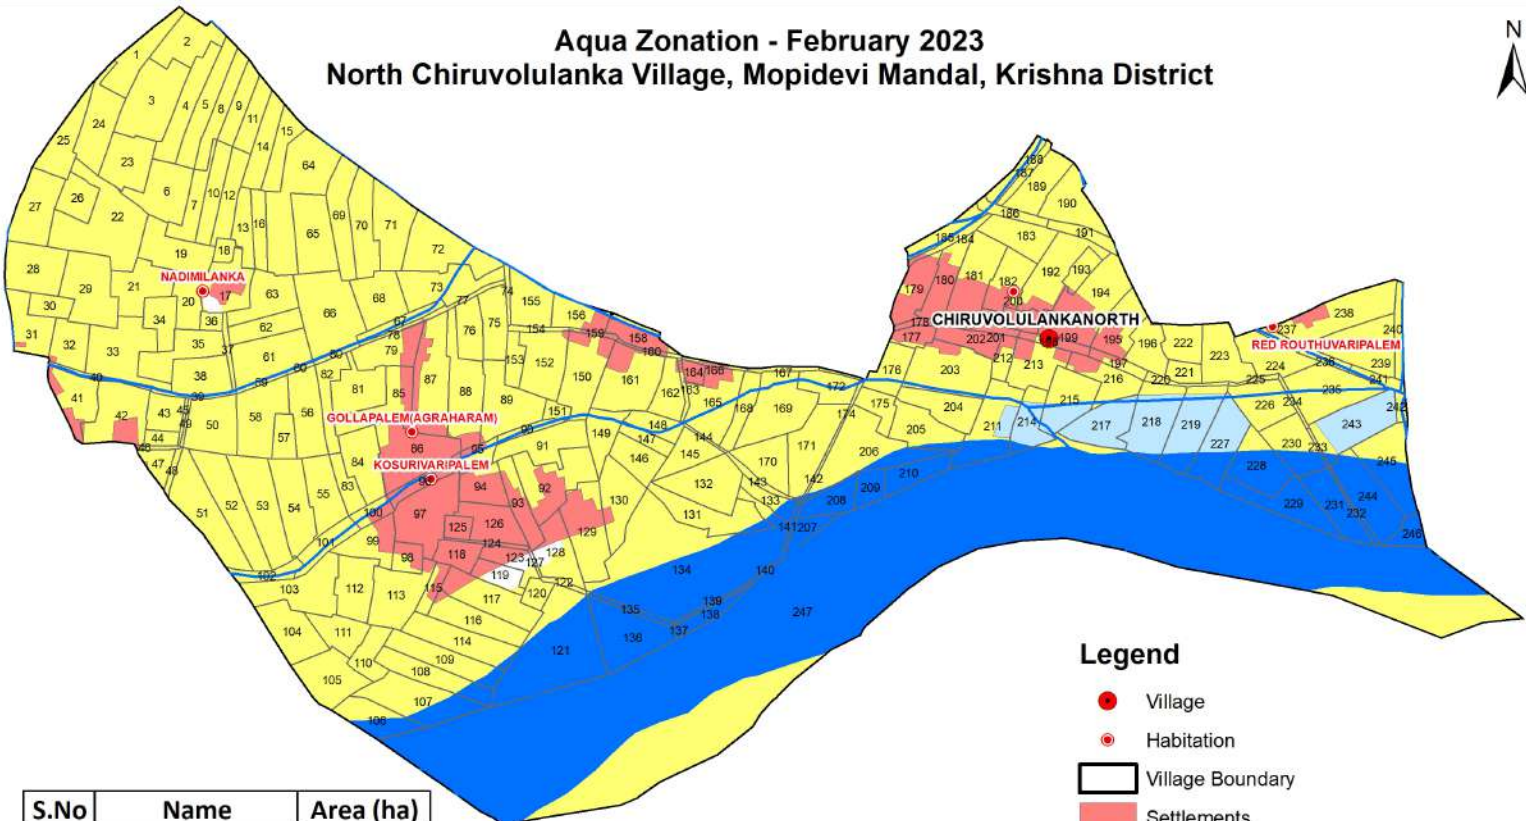

Aqua Zonation - February 2023 North Chiruvolulanka Village, Mopidevi Mandal, Krishna District

Legend

- Village
- Habitation
- Village Boundary
- Settlements
- Canal/Drain/River
- Agriculture
- Aquaculture Tanks
- Survey Numbers

S.No	Name	Area (ha)
1	Ayacut	530.81
2	Aquaculture	23.71
3	Dry/Abandone	Nil
4	Agriculture	343.98

Source: J.D. Fisheries Dept., Krishna District (Feb,2023)