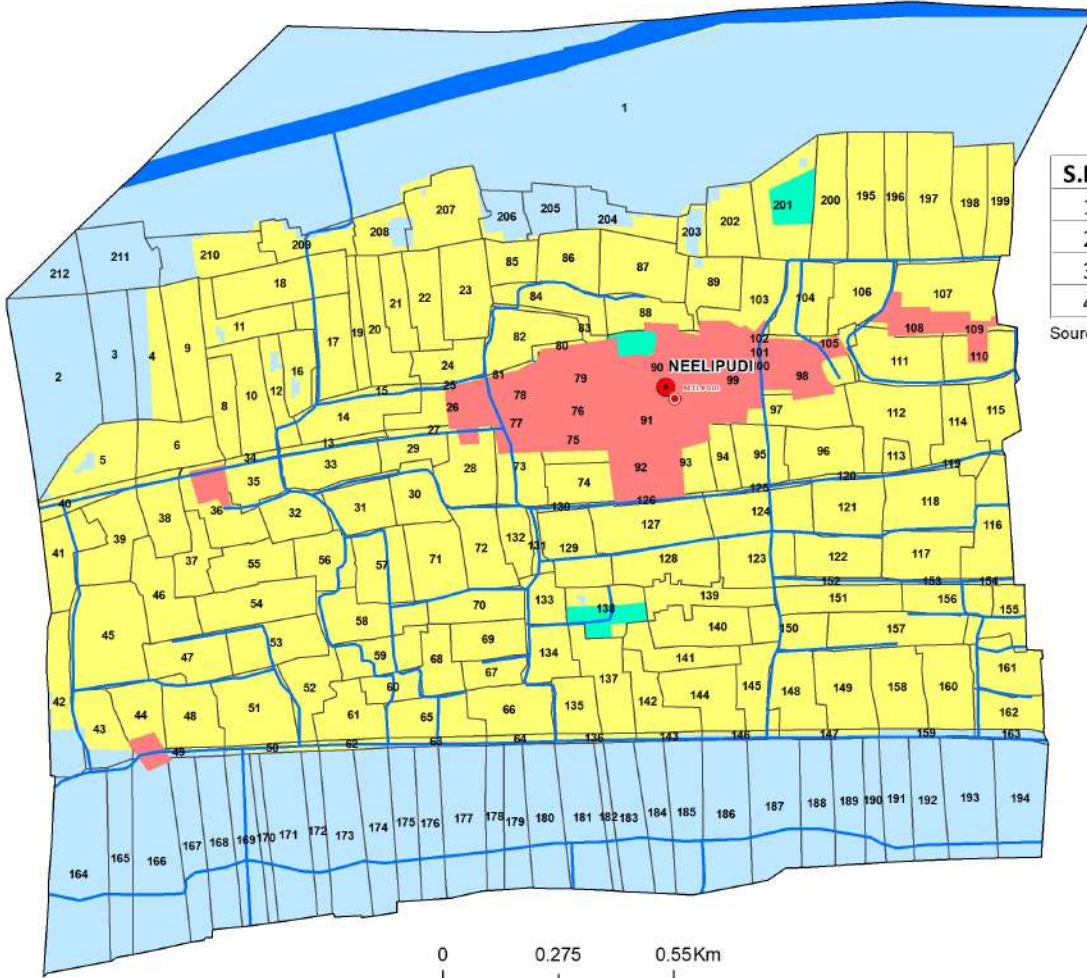

Aqua Zonation - February 2023 Neelipudi Village, Kruthivenu Mandal, Krishna District

S.No	Name	Area (ha)
1	Ayacut	297.74
2	Aquaculture Area	75.16
3	Dry/Abandoned	-
4	Agriculture Area	222.58

Source: J.D. Fisheries Dept., Krishna District (Feb 2023)

Legend

- Village
- Habitation
- Village Boundary
- Canal/Drain/River
- Settlement
- Panchyat Tanks
- Aquaculture
- Agriculture
- Survey Numbers