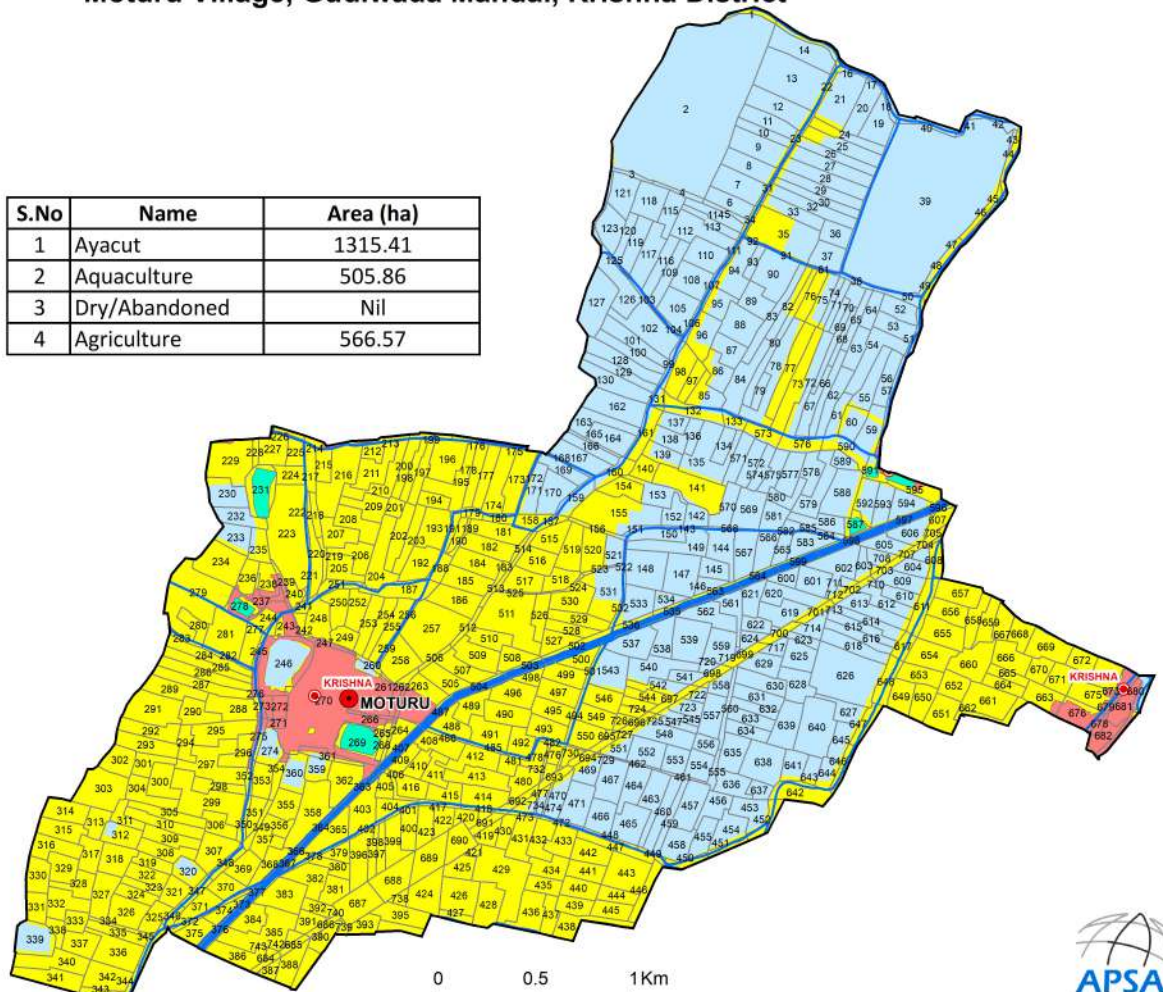

Aqua Zonation - February 2023 Moturu Village, Gudiwada Mandal, Krishna District

S.No	Name	Area (ha)
1	Ayacut	1315.41
2	Aquaculture	505.86
3	Dry/Abandoned	Nil
4	Agriculture	566.57

Legend

- Village
- Habitation
- Survey Numbers
- Canal/Drain/River
- Panchayat Tanks
- Aquaculture Tanks
- Settlement
- Agriculture
- Village Boundary

0 0.5 1Km

Source: J.D. Fisheries Dept., Krishna District (Feb.2023)