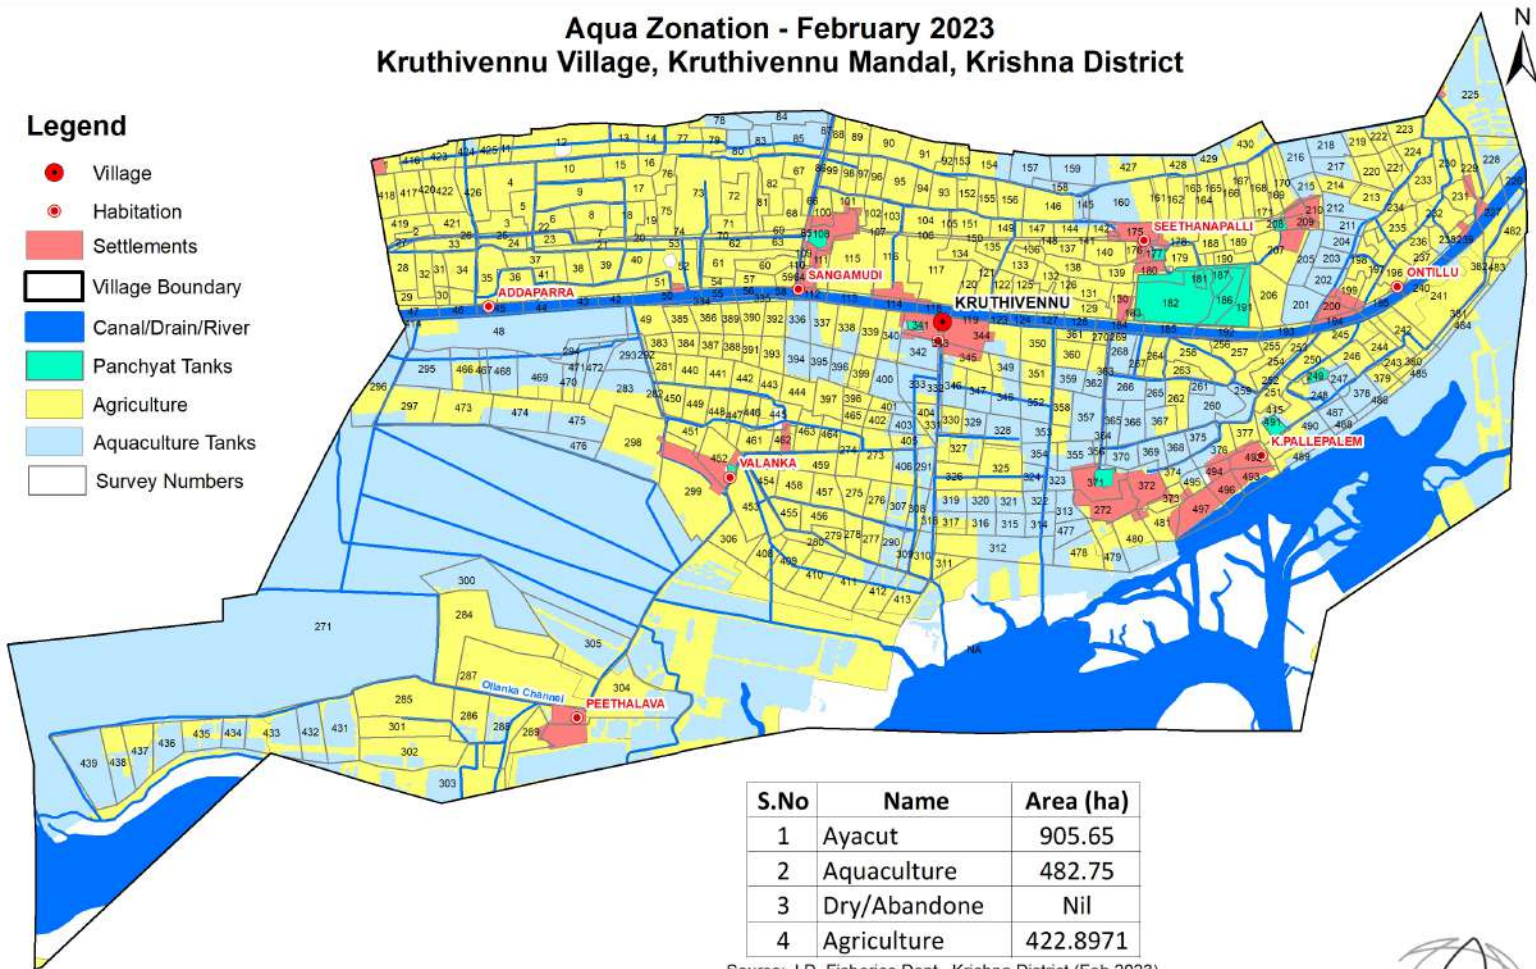

Aqua Zonation - February 2023 Kruthivenu Village, Kruthivenu Mandal, Krishna District

Legend

- Village
- Habitation
- Settlements
- Village Boundary
- Canal/Drain/River
- Panchyat Tanks
- Agriculture
- Aquaculture Tanks
- Survey Numbers

S.No	Name	Area (ha)
1	Ayacut	905.65
2	Aquaculture	482.75
3	Dry/Abandone	Nil
4	Agriculture	422.8971

Source: J.D. Fisheries Dept., Krishna District (Feb,2023)

0 0.5 1 Km