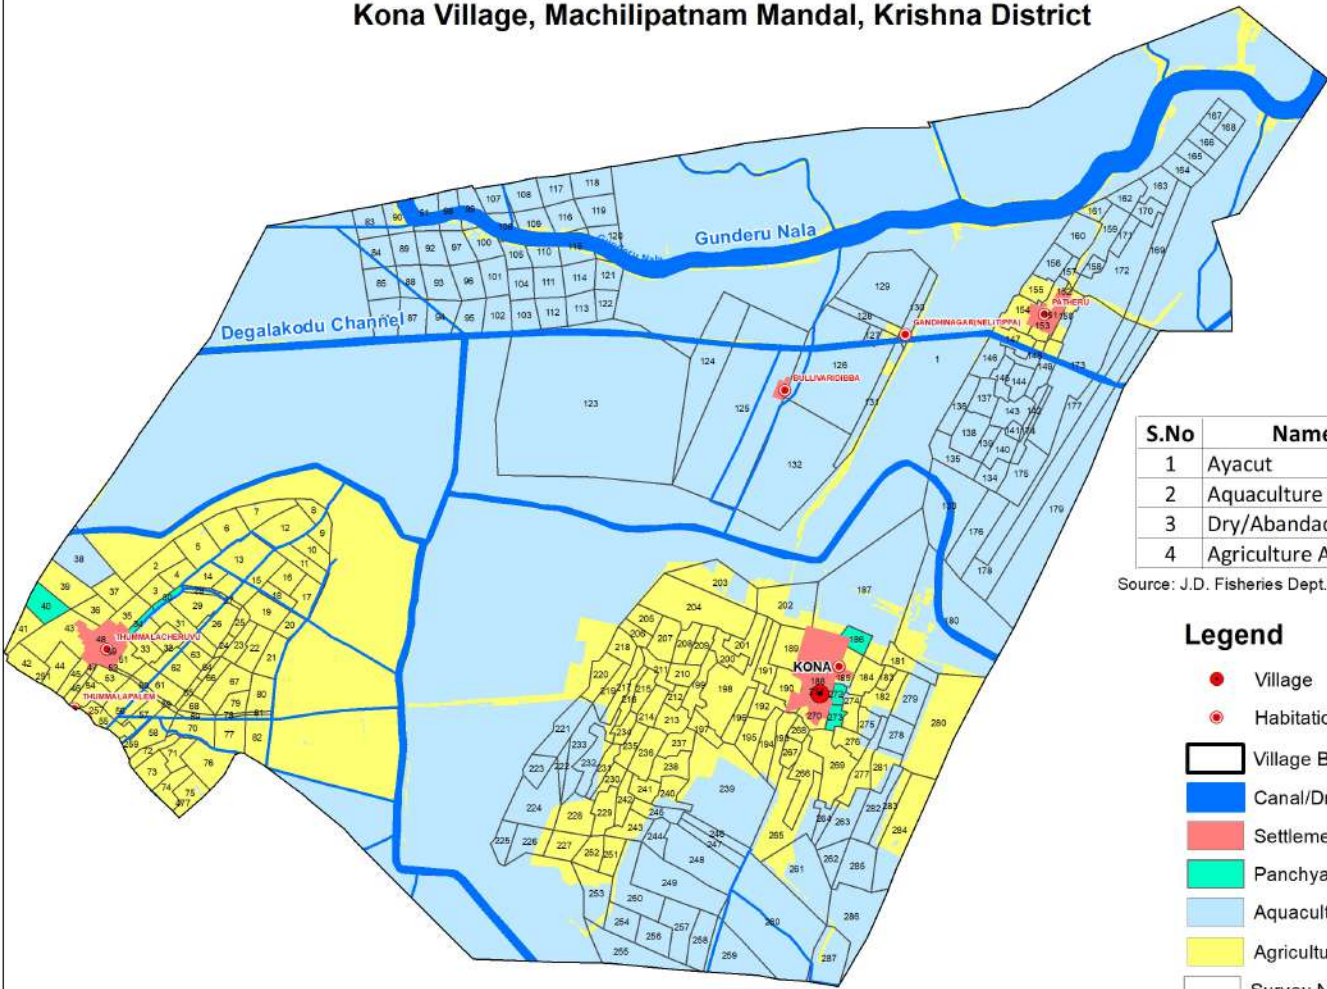

Aqua Zonation - February 2023 Kona Village, Machilipatnam Mandal, Krishna District

S.No	Name	Area (ha)
1	Ayacut	2950.47
2	Aquaculture Area	1255.207
3	Dry/Abandoned	-
4	Agriculture Area	335.89

Source: J.D. Fisheries Dept., Krishna District (Feb 2023)

Legend

- Village
- Habitation
- Village Boundary
- Canal/Drain/River
- Settlement
- Panchyat Tanks
- Aquaculture
- Agriculture
- Survey Numbers